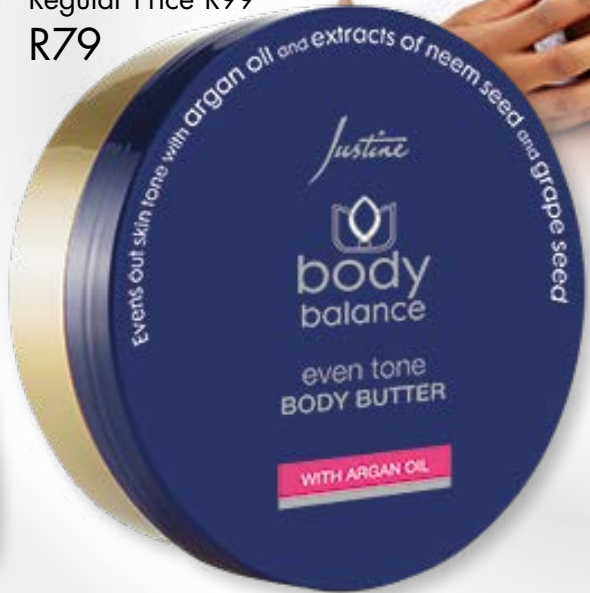

2. Body Balance
Firming Body Oil
200 ml **Code 1292851**
Regular Price R169

ORDER CODE 860411

BOTH FOR R249

SAVE R69

Body Balance
Firming Cellulite
Gel-Cream
200 ml
Code 1343180
Regular Price R109
R95

Body Balance
Firming Body Lotion
400 ml **Code 07434**
Regular Price R105
R89

Body Balance
Firming Body Lotion
750 ml **Code 1324629**
Regular Price R149
R119

*Based on a clinical study.

FLAWLESS SKIN. MORE GLOW

Body Balance
Even Tone Body Lotion
750 ml **Code 76582**
Regular Price R135
R109

*Moisturises & visibly
improves skin's
condition*

Body Balance
Even Tone
Body Butter
200 ml **Code 06006**
Regular Price R99
R79

Body Balance
Even Tone Body Lotion
400 ml **Code 07833**
Regular Price R99
R79

Body Balance
Even Tone Hand Cream
100 ml **Code 07650**
Regular Price R75
R55

Body Balance
Protect Hand Sanitiser
Anti-Germ
150 ml **Code 1389911**
Regular Price R59
R45

EVEN-TONED SKIN. MORE RADIANCE

ORDER CODE 860412