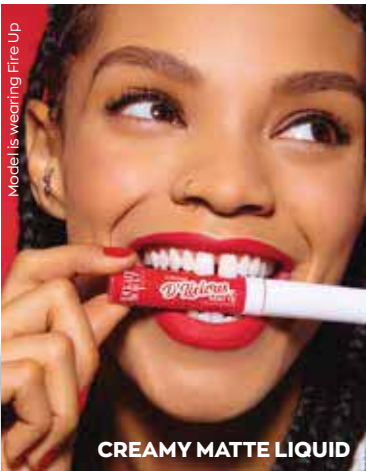

100% MATTE

GLAM GLOSS

- ★ High-shine, moisturising formula for fuller-looking lips
- ★ Fun **fruity** scent
- ★ Enriched with **vitamin E** to smooth & care

Strawberry Drizzle 1319967	Currant Drizzle 1319970	Berry Drizzle 1319971	Peach Drizzle 1319968
Plumberry Drizzle 1319979	Cherry Drizzle 1319969		

LOWEST PRICE OF THE YEAR

Color Trend Fruity Lip Gloss
Regular Price R45 each
R35 EACH