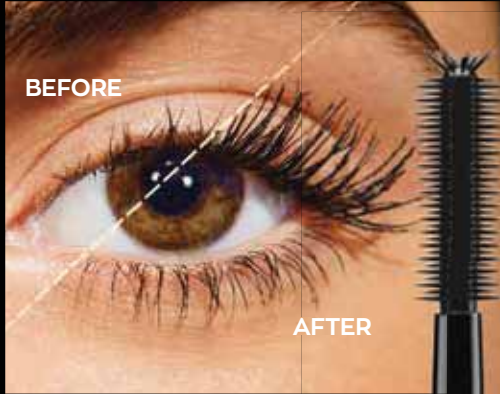

# GET IT ALL WITH THE 5 EFFECT MIRACLE MASCARA

- 1 RICH, FULL VOLUME
- 2 FLUTTERING LENGTH
- 3 PRECISE DEFINITION
- 4 WIDE-EYED LIFT
- 5 INTENSE BLACK COLOUR

SMART CONTROL BRUSH  
WITH DETAILING  
TIP LIFTS, STRETCHES &  
SEPARATES