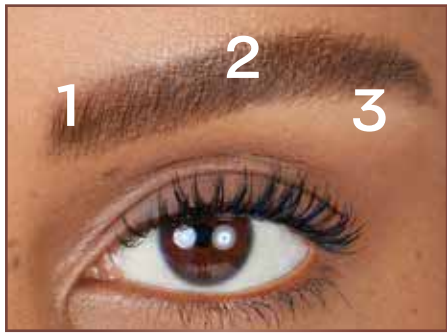

EASY OMBRÉ BROW

Easy-blend, long-lasting formula fills & shapes brows