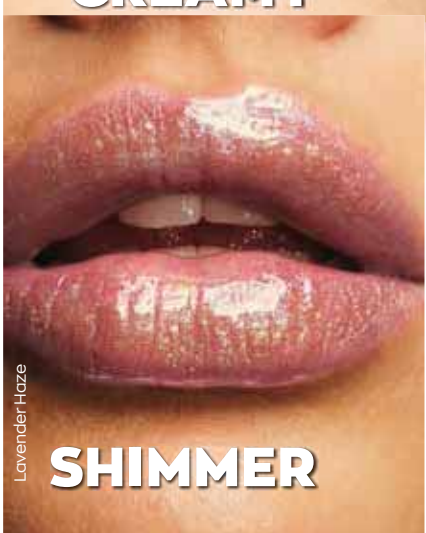

Glimmerstick Lip Liner

Regular Price R109 each

**R79** EACH

SAVE R30

Crystal Clear

**SHEER**

Cotton Candy

**CREAMY**