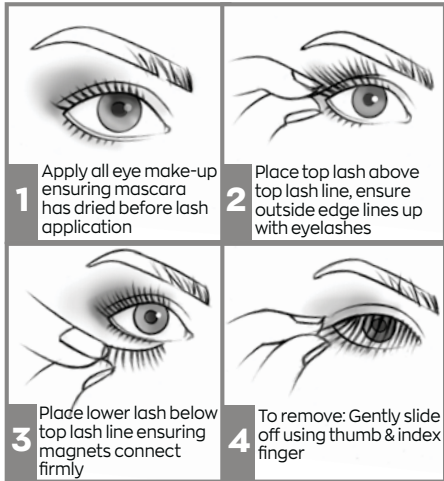

Your free product will automatically be included with your order.

**Glimmerstick Eyeliner**  
 Blackest Black  
 Regular Price R109

follow @AvonSouthAfrica

DISCOVER THE BEAUTY OF AVON AT

 MY.AVON.CO.ZA/COLOUR

## REUSABLE MAGNETIC LASHES

- ✔ No salon or glue needed! They're **easy to apply**
- ✔ **Covers full lash line for an instant added-volume look**
- ✔ **Tri-magnet precision design for a neater, natural-looking finish** - 1 on each end & 1 in the middle