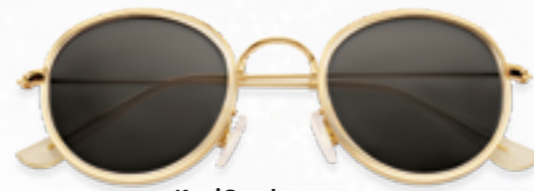

David Tlale Tote
45 cm x 15 cm x 31 cm
1393601
Regular Price R999
R699
SAVE R300

David Tlale Watch
Watch length: 24 cm
Face: 4 cm diameter
1393201
Regular Price R599
R549
SAVE R50

1 WATCH, 3 LOOKS
Comes with
3 interchangeable
bezels

Farah Hand Jewellery
Gold-toned ladies' hand
jewellery with diamanté detail.
Bracelet: 18.4 cm + 2.5 cm extender
Height: approx 14.5 cm
Rings: adjustable
1456516
Regular Price R159
R129
SAVE R30

Korri Sunglasses
Round sunglasses featuring
a clear resin frame with
contrasting black lenses.
Frame: 11.7 cm x 4.7 cm
Arm: 13 cm
1461651
Regular Price R129
R119
SAVE R10

Sutton Ring
Gold-toned
adjustable
ring, featuring
red stone &
diamanté detail.
Adjustable
1459584
R99

THE
PERFECT
Gift

**Helena 25-Pair
Earring Set**
Beautiful gold-toned
ladies' earring set with
25 pairs to fit your
every mood!
Sizes vary from
0.3 cm to 1.44 cm
1462857
Regular Price R199
R149
SAVE R50