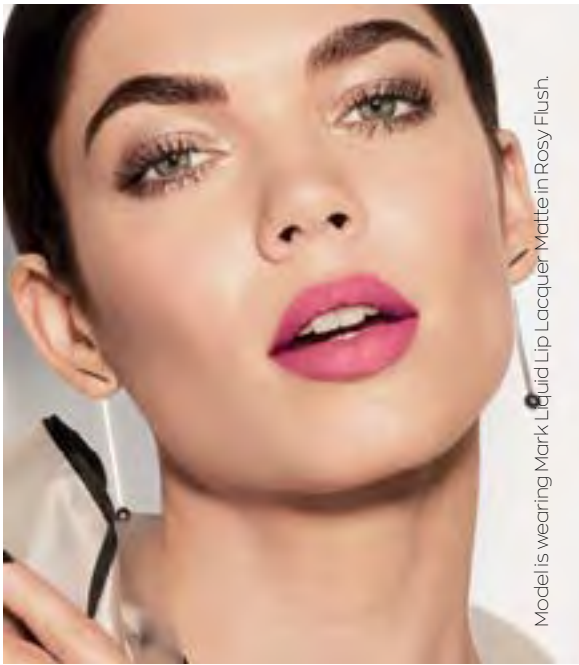

**R114<sup>95</sup>**  
EACH

SAVE R40.05

\*Versus traditional Avon Lipstick, based on a clinical efficacy study on 125 participants.

\*\*Based on a consumer study with 129 participants.

**BESTSELLER**

Model is wearing Mark Liquid Lip Lacquer Matte in Rosy Flush.