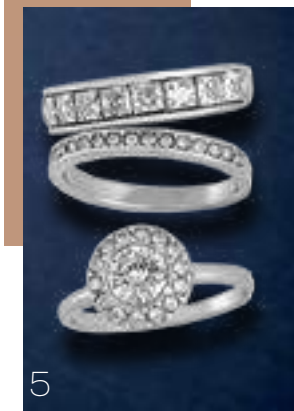

3

4

5

**1 Sofia Anklet Set**  
25 cm + 2.5 cm extender  
**1399205**  
Regular Price R119  
**R89**  
SAVE R30

**2 Alyse 3-Piece Gift Set**  
Necklace: 43 cm  
Pendant: 1.5 cm x 2 cm  
Bracelet: 19.5 cm  
Earrings: 1.1 cm x 1.3 cm  
**1399798**  
Regular Price R229  
**R149**  
SAVE R80