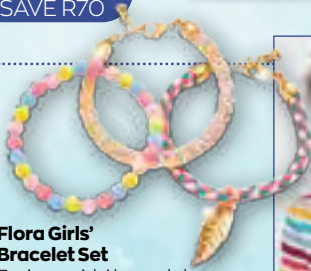

## Flora Girls' Bracelet Set

3-piece girls' bracelet set in multiple colours.

Clasp Bracelets:  
15.2 cm + 2.5 cm extender  
Stretch Bracelet:  
4.5 cm inner diameter

**1421998**

Regular Price R169

**R119**  
SAVE R50