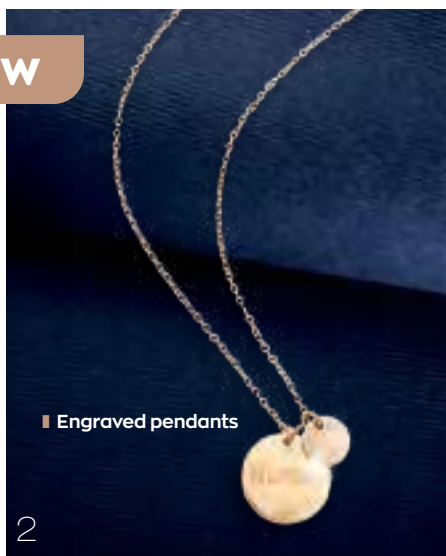

### 1 Kiara Bracelet

Gold-toned charm bracelet. Charms sold separately. 18.5 cm + 6.5 cm extender

1421544

Regular Price R99

**R79** SAVE R20

- a Horseshoe Charm: 1421546
- b Star Charm: 1421545
- c Art Deco Charm: 1421529
- d Heart Charm: 1421531
- e Cross Charm: 1421530

### 2 Mireia Mama Necklace

Dainty, charm-style necklace with a round, gold-toned pendant & smaller heart-engraved pendant on a delicate, feminine chain.

Necklace: 42 cm + 9 cm extender  
Small disc: 1 cm  
Big disc: 1.85 cm

1410940

Regular Price R129

**R89**  
SAVE R40

Engraved pendants

2

3