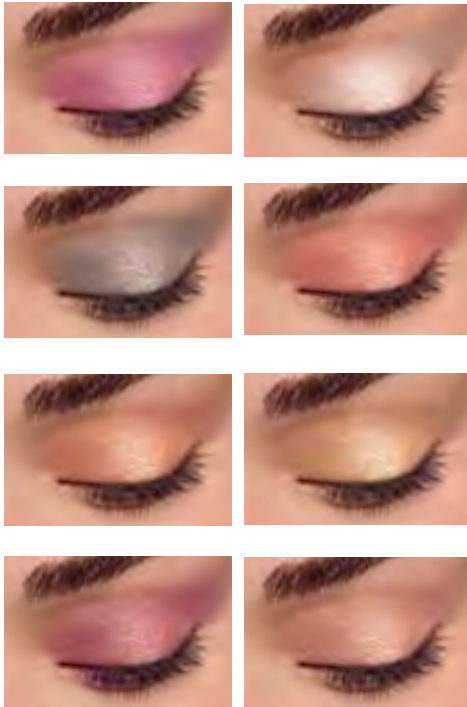

SENSATIONAL SHADOWS

4-STEP PALETTE

High-pigment shadow for full colour in 1 swipe

Buildable, crease-proof formula wears comfortably all day

Blends seamlessly for an easy smokey eye

Avon True Eyeshadow Quad
Regular Price R210 each

R139 EACH
SAVE R71

METALLIC LIQUID

Sultry, 1-swipe, intense metallic colour

Smudge-, fade- & crease-proof

Luxurious yet lightweight

Metallic Reign
Liquid Eye Shadow
Regular Price R149 each

R99 EACH
SAVE R50