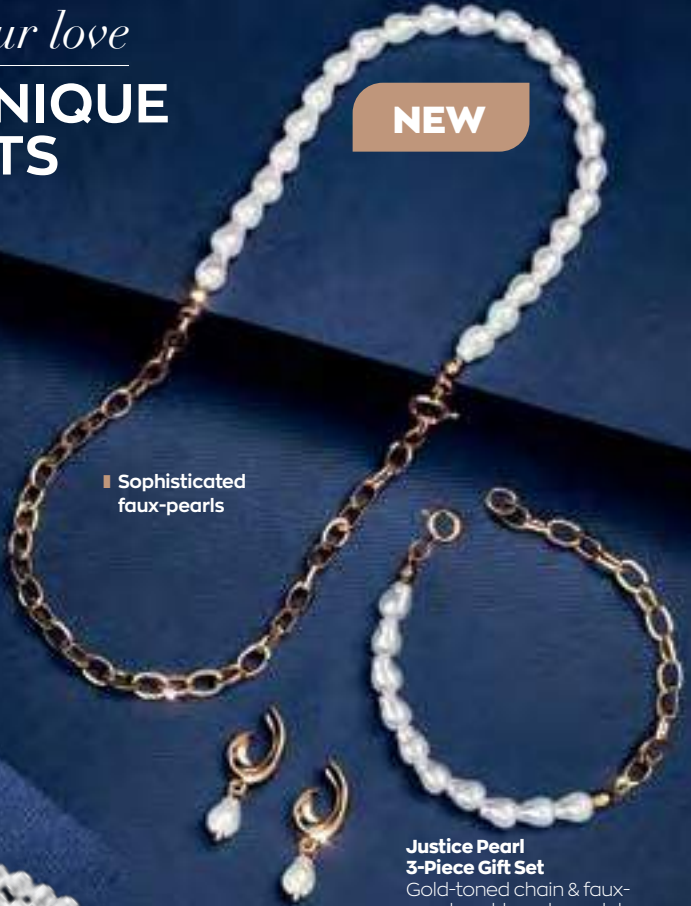

■ Sophisticated
faux-pearls

**Justice Pearl
3-Piece Gift Set**

Gold-toned chain & faux-
pearl necklace, bracelet
& earring set.

Necklace: 42 cm
Bracelet: 18.5 cm
Earrings: 1.1 cm x 3 cm

1422505

Regular Price R229

R169
SAVE R60

Michael 2-Piece Gift Set

Silver-toned faux-pearl
necklace with matching
drop studs.

Necklace: 44 cm + 9 cm extender
Earrings: 0.4 cm faux-pearls

1419993

Regular Price R229

R169
SAVE R60