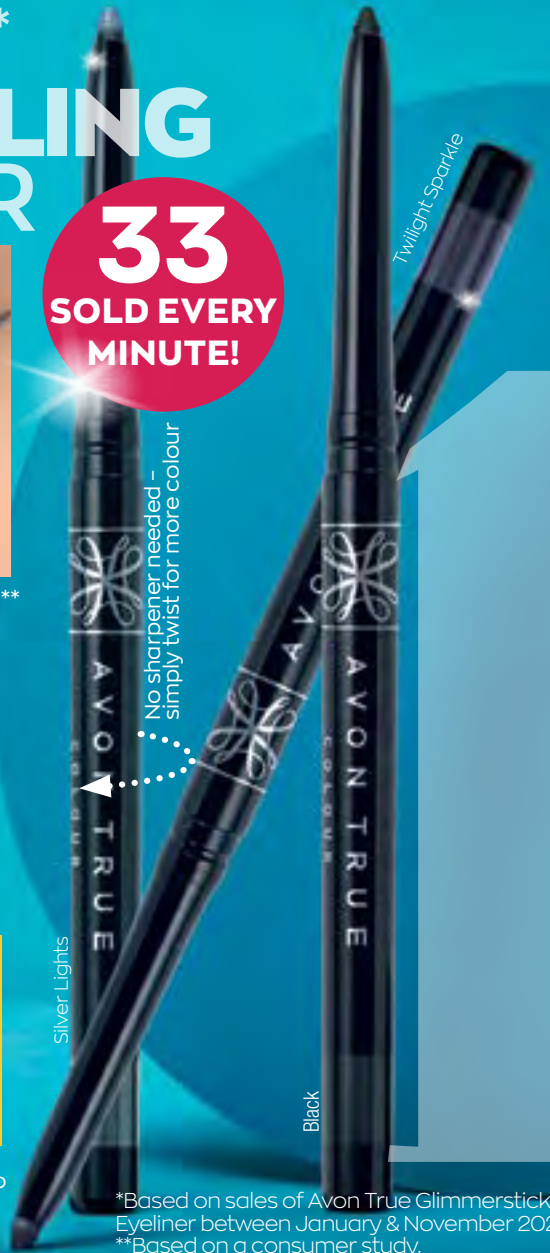

Model is wearing Glimmerstick Diamonds in Twilight Sparkle.

No sharpener needed – simply twist for more colour

Silver Lights

Black

Twilight Sparkle

*Based on sales of Avon True Glimmerstick Eyeliner between January & November 2020.
**Based on a consumer study.

1. DIAMONDS	Silver Lights 1388829	Brown Sugar 1388825	Smoky Diamond 1388826	Aqua Sparkle 1388831	Black Blaux 1388832	Sugar Plum 1388822	Twilight Sparkle 1388823	2. ORIGINAL	Saturn Grey 49449	Navy 53550	Waterproof Black 22950	Majestic Plum 54885	Khaki 53556	Starry Night 52855	Cosmic Brown 49596	Blackest Black 50201