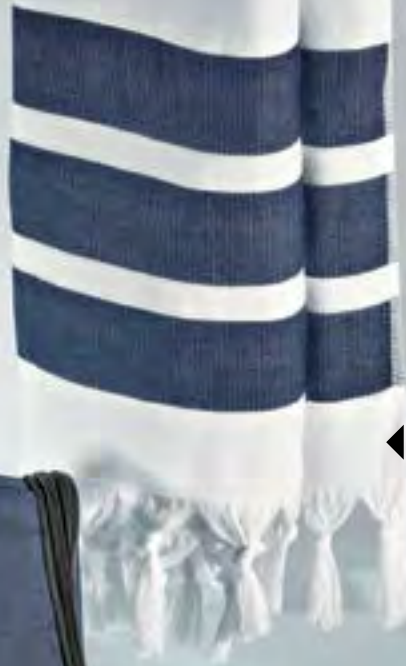

NEW

4

◀ Towel

3

- *Lightweight & super absorbent*
- *Durable & fast drying*
- *Fabric softens with every wash*

3 Garth Toiletry Bag

Navy blue hanging toiletry bag with carry handle & black trim. Closes with a zip.

22.5 cm x 9.5 cm x 18 cm

1317819

Regular Price R299

R199
Save R100

4 Hamman Towel

Lightweight, super absorbent terry cloth towel that is durable & fast drying.

70 cm x 135 cm

1420823

Regular Price R399

R299
Save R100

5 Hamman Face Cloths

Set of 3 lightweight & super absorbent terry fabric face cloths that are durable & fast drying.

30 cm x 30 cm

1420910

Regular Price R229

R169
Save R60

◀ Face Cloths

5

ONLY R149
See details on pg14

ALL LIMITED EDITION