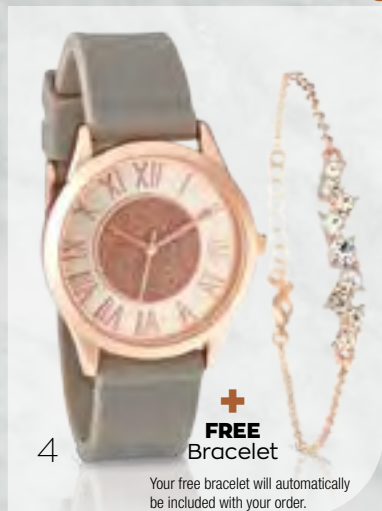

Regular Price R449

**R399**

SAVE R50

3

**3 Lori Watch**

Internal diameter: 5.7 cm x 4.4 cm

Face: 3.2 cm diameter

**1343257**

Regular Price R449

**R329**

SAVE R120

4

**+  
FREE  
Bracelet**

Your free bracelet will automatically be included with your order.

**4 Amelia Watch & Bracelet**

Watch length: 23.2 cm