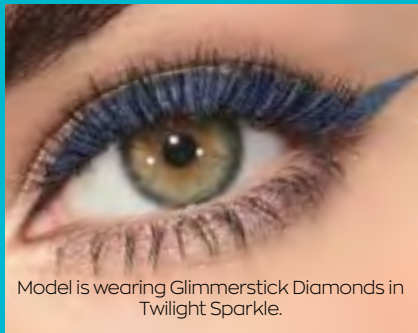

# OUR No.1\* BESTSELLING EYELINER

Model is wearing Glimmerstick Diamonds in Twilight Sparkle.

**33**  
SOLD EVERY  
MINUTE!

- High-pigment, 10-hour definition\*\*
- Creamy formula for smooth application
- All-day smudge-free, precision lining