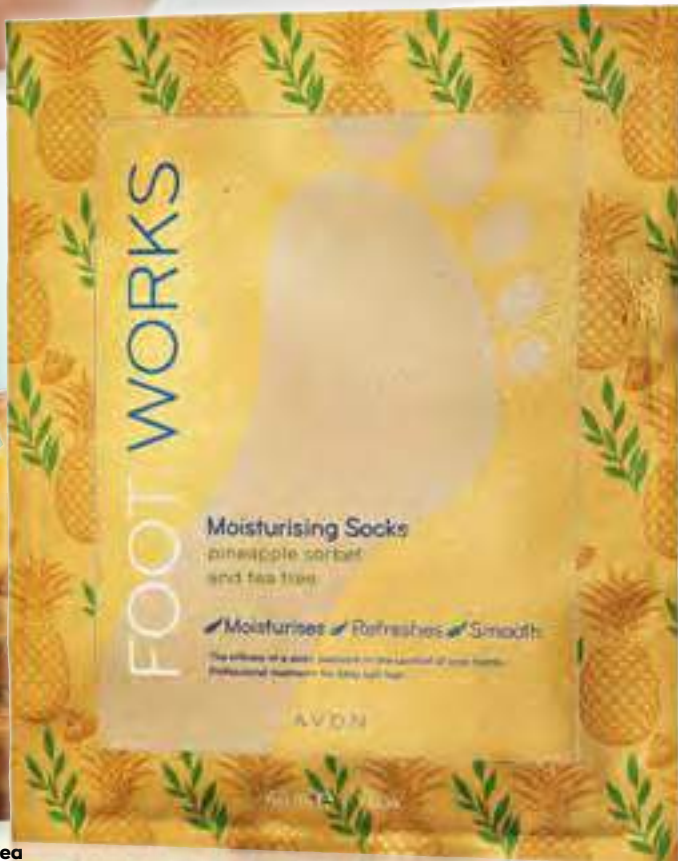

# rescue extra-dry feet

Our Moisturising Foot Sock Treatment will hydrate extra-dry skin with long-lasting moisture

Beautifully soft feet after just 1 use

intensive moisturising foot **socks**

hydrate extra-dry skin with a long-lasting moisturising treatment