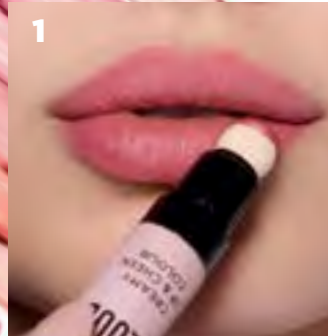

NEW

DREAMY 2-IN-1 LIP & CHEEK COLOUR

Our pillow puff applicator gives you heavenly hydrating, cushion-like colour

GET THE LOOK

Candyfloss

SOFT MATTE LIPS

Dot colour over your lips & gently buff with your finger