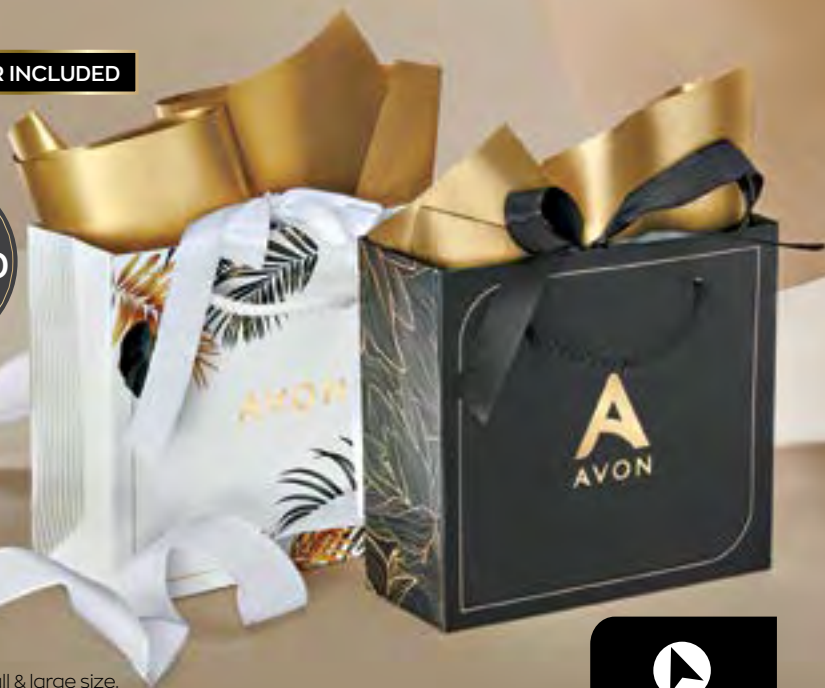

WE'VE MADE GIFTING EASY

With **hundreds of gift options** - from glam make-up & fashion to stunning gift sets - we have something to make your loved one feel special **no matter the occasion**. Choose from our **NEW & EXCLUSIVE GIFT BAG RANGE** for the perfect finishing touch & have **any gift** conveniently delivered to your home!

TISSUE PAPER INCLUDED

SMALL
ONLY
R34⁹⁰
EACH

Gift bags

Available in a small & large size.

Small gift bags: 15 cm x 6 cm x 14 cm

Tissue paper: 50 cm x 35 cm

Small White: 1444620

Small Black: 1444623

Regular Price R44.90 each

ALL LIMITED EDITION

NEED MORE GIFT
IDEAS? VISIT
WWW.AVON.CO.ZA