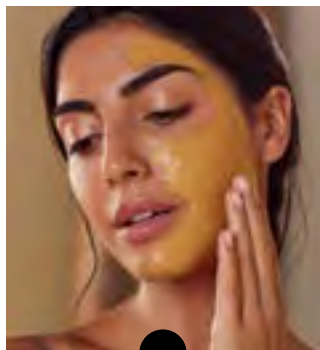

**2**

**MASSAGE**

Massage oil over pressure points to help ease tension.

**NOURISHING OIL**

**Planet Spa The Ayurveda Ritual Soothe & Balance Multi-Use Oil**

150 ml **15119**

Regular Price R129

**3**