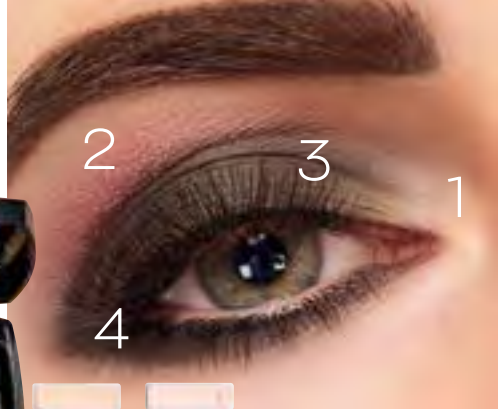

## 4-STEP PALETTE

High-pigment shadow for full colour in 1 swipe

Buildable, crease-proof formula wears comfortably all day

Blends seamlessly for an easy smokey eye

Model is wearing Eyeshadow Quad in Barely Blush.