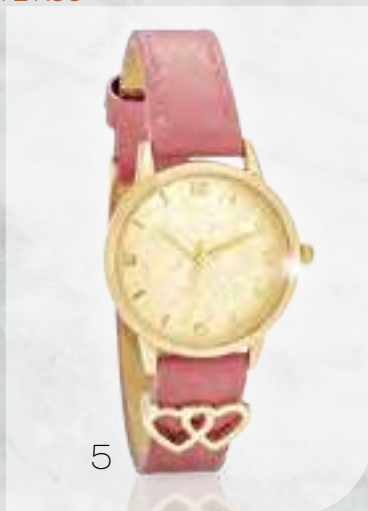

Regular Price R449

**R329**

SAVE R120

4

**+  
FREE  
Bracelet**

Your free bracelet will automatically be included with your order.

**4 Amelia Watch & Bracelet**

Watch length: 23.2 cm

Face: 3.6 cm diameter

Bracelet: 18.5 cm + 2.5 cm extender

**20924**

Regular Price R349

**R269**

SAVE R80

5

**5 Natasha Watch**

Watch length: 23 cm

Face: 3 cm diameter

**1388682**

Regular Price R399

**R329**

SAVE R70

**Comes with two interchangeable straps. Features a removable charm.**

*Show your love*  
**WITH OPULENT  
GIFTS**