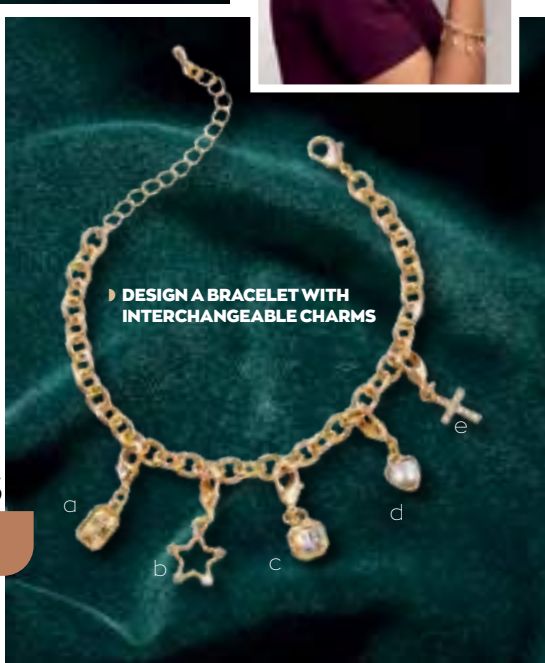

**1 Gold-toned: 1328795**

**2 Silver-toned: 1328796**

Regular Price R229 each

**R159** EACH  
SAVE R70

**NEW**

**Kiara Bracelet**

Gold-toned charm bracelet.  
Charms sold separately.  
18.5 cm + 6.5 cm extender

**1421544**

Regular Price R99

**R79** EACH SAVE R20

**a Horseshoe Charm: 1421546**

**b Star Charm: 1421545**

**c Art Deco Charm: 1421529**

**d Heart Charm: 1421531**

**e Cross Charm: 1421530**

Regular Price R59 each

**R39** EACH SAVE R20

**BRACELET + 5 CHARMS**

**ALL for R199**

Order on code 23060