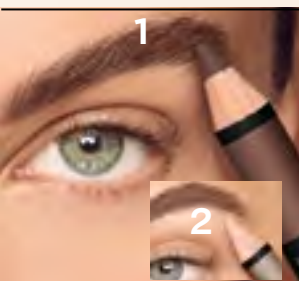

FULL, FINISHED BROWS

2-in-1 brow liner & highlighter pencil