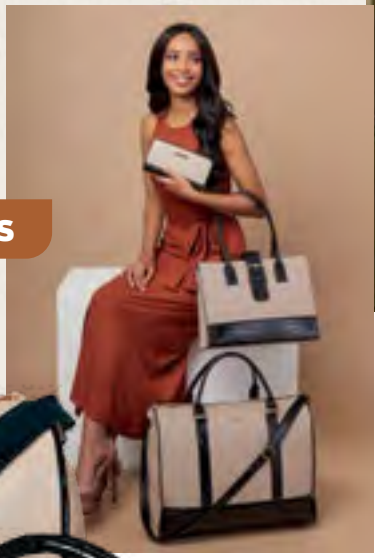

### Brigette Weekender

46 cm x 17 cm x 42.5 cm

1399818

Regular Price R599

**R499**  
SAVE R100

HERS

- ▶ Designed to maximise space
- ▶ Bottom shoe compartment