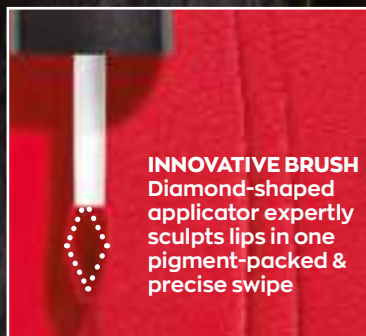

# THE LIP BAR

**BESTSELLER**

Model is wearing TEC.

**INNOVATIVE BRUSH**  
Diamond-shaped applicator expertly sculpts lips in one pigment-packed & precise swipe

**Mark Liquid Lip Lacquer Matte**  
7 ml  
Regular Price R134.95 each