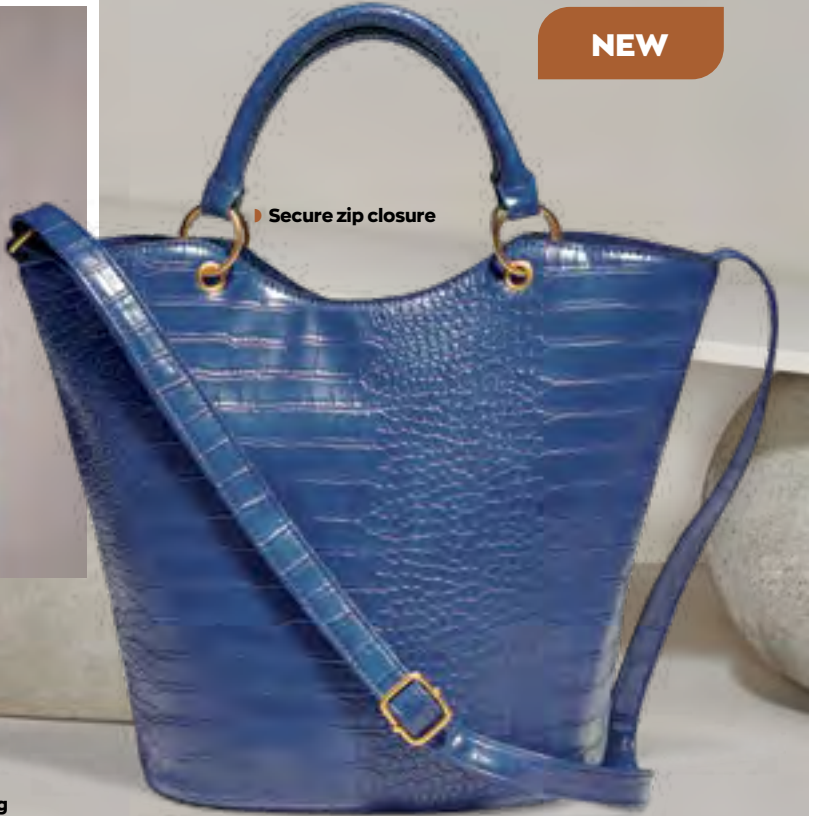

NEW

▶ **Secure zip closure**

Juniper Handbag

Trapeze shape handbag with durable reinforced carry handles & shoulder strap. Features secure zip closure.

23 cm x 16.5 cm x 27 cm

1419299

Regular Price R499

R399
SAVE R100