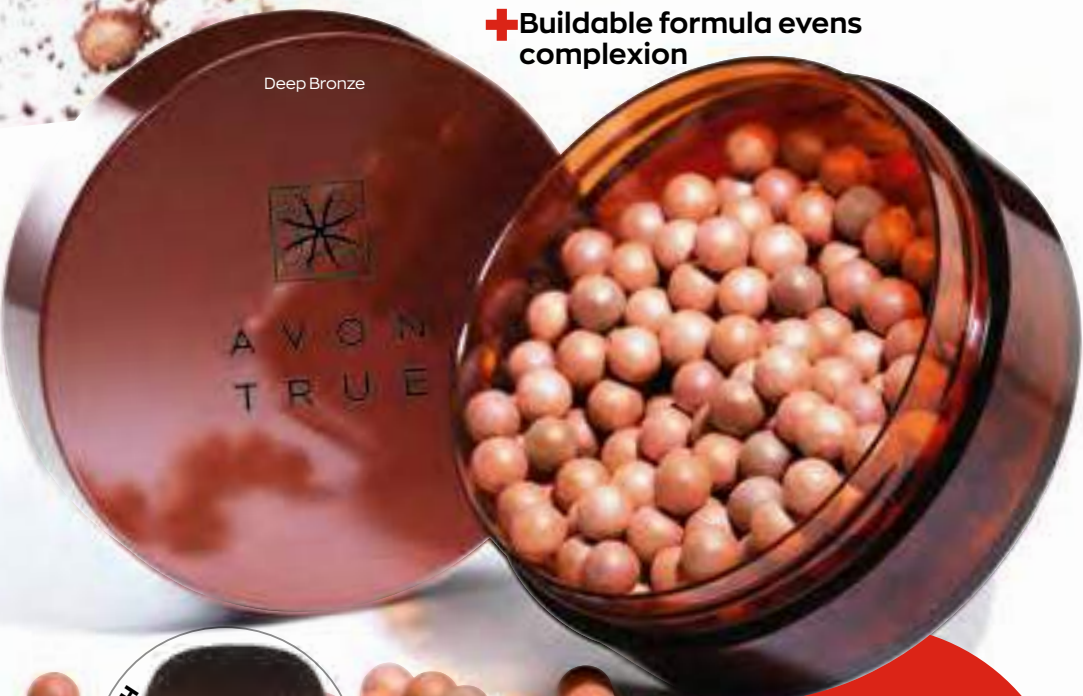

**SAVE R50**

**SCAN TO WATCH  
OUR SUPER FAB IN 5  
TUTORIAL:**

**GLISTENING EYES,  
DEFINED NOSE,  
CHISELLED CHEEKS**

**ILLUMINATED LIPS,  
CHIN & COLLARBONE**

# SUPER RADIANT YEAR-ROUND GLOW

- + Keep your natural glow look all year round
- + Swirl together to bronze, highlight or contour
- + Buildable formula evens complexion

Deep Bronze

AVON  
TRUE

Use to blend bronzer for a natural-looking finish