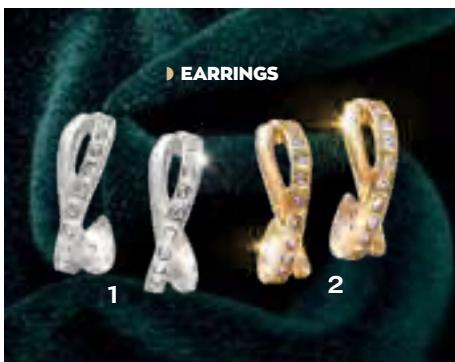

### Justice Pearl Gift Set

Gold-toned chain & faux-pearl necklace, bracelet & earring set.

Necklace: 42 cm

Bracelet: 18.5 cm

Earrings: 1.1 cm x 3 cm

**1422505**

Regular Price R229

**R169**  
SAVE R60

ALL LIMITED EDITION

**NEW**

**Infinity 2-Piece Gift Set**

Necklace & earring infinity-themed set.  
 Necklace: 42 cm + 9 cm extender  
 Earrings: 0.5 cm x 1.1 cm

- 1 Gold-toned: 1422509**
  - 2 Silver-toned: 1422508**
- Regular Price R129 each

**R99** EACH  
 SAVE R30

**Carrey Classic Earrings**

Diamanté-encrusted hoop earrings.  
 0.7 cm x 2.1 cm

- 1 Silver-toned: 1405303**
  - 2 Gold-toned: 1405302**
- Regular Price R99 each

**R79** EACH  
 SAVE R20