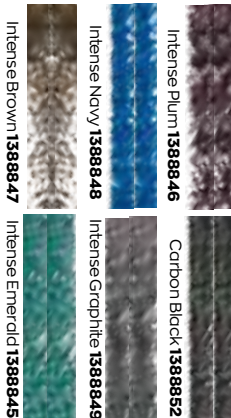

Intense Brown 1388847

Intense Navy 1388848

Intense Plum 1388846

Intense Emerald 1388845

Intense Graphite 1388849

Carbon Black 1388852

R89⁹⁵
EACH

SAVE R40

**Avon Power Stay
16-Hour Eyeliner**
Regular Price R129.95 each