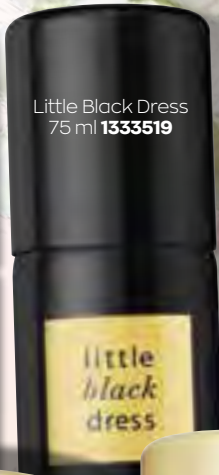

Attraction for Her
75 ml **1325597**

Little Black Dress
75 ml **1333519**