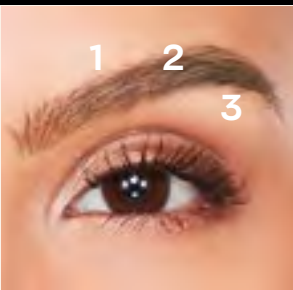

WHAT'S YOUR BEST BROW?