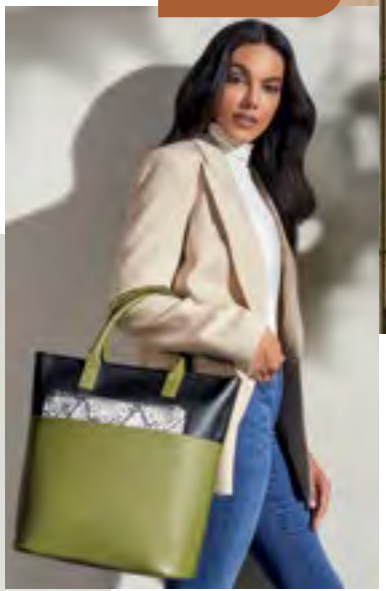

WINTER WARDROBE UPDATE: *powerful prints*

NEW

THE TWO-TONE HANDBAG

Whether animal print or abstract floral, **print is here to stay**. Command the room with accessories that **add an edge** to your outfit.

Avery Handbag

Two-tone faux-leather handbag with durable rolled carry handles & secure zipped closure. Comes with a removable pouch.

Bag: 29.7 cm x 15 cm x 34.5 cm

Pouch: 26 cm x 17.7 cm

1424233

Regular Price R529

R429
SAVE R100

► Features a removable pouch

ALL LIMITED EDITION