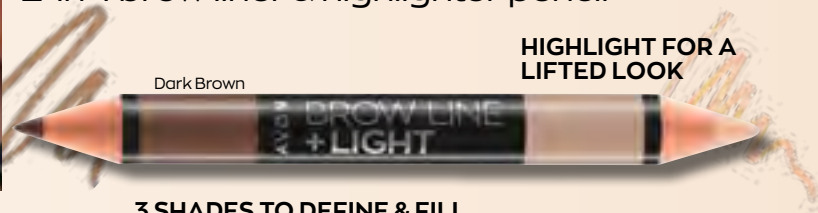

Avon Brow Showcase  
Ombre Brow Compact  
Regular Price R159.95 each

**R129<sup>95</sup>**  
EACH

SAVE R30

Model is wearing Avon Brow Showcase Ombre Brow Compact in Medium Dark.

## FULL, FINISHED BROWS

2-in-1 brow liner & highlighter pencil

HIGHLIGHT FOR A  
LIFTED LOOK