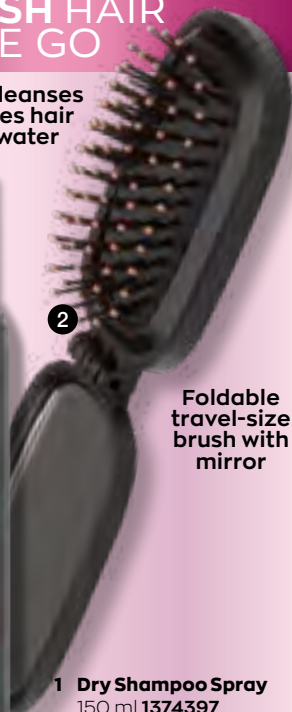

## REFRESH HAIR ON THE GO

Instantly cleanses & revitalises hair without water

1

**1 Dry Shampoo Spray**  
150 ml 1374397  
Regular Price R89.90

**2 Pro Foldable Cushion Brush**  
*Limited edition*  
1381965  
Regular Price R69.90