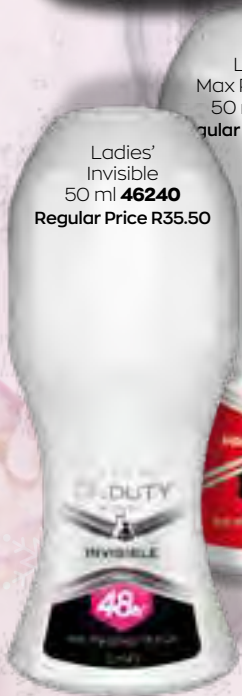

Imari Fantasy  
**END OF RANGE**  
50 ml **30471**

Far Away  
50 ml **1313460**

THE  
JOY OF  
**WINTER**  
*sale*

Roll-on  
Deodorants

**ANY 2 FOR**  
**R52**

Ladies' Invisible  
50 ml **46240**  
Regular Price R35.50