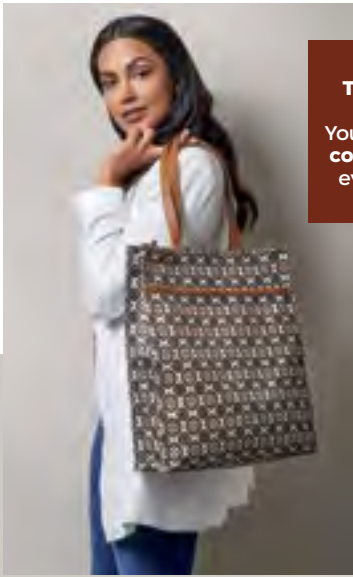

THE CARRY-ALL BAG
Your **must-have companion** for every outing!

NEW

- Secure zips & functional front pockets
- Reinforced handles
- Improved durability

1

Avon Carry-All Bag

Spacious carry-all bag featuring durable carry handles, secure zip closure

& a functional front pocket.
35.5 cm x 8.5 cm x 38.5 cm

1 Light Brown: 1437758

2 Blue: 1420826

Regular Price R259 each

R149 EACH
SAVE R110

2