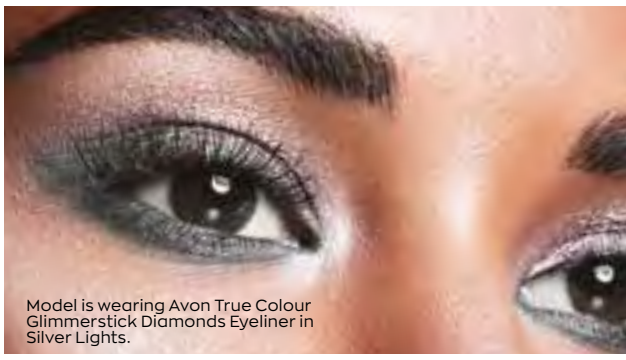

**R119<sup>95</sup>  
EACH**

**SAVE R50**

\*Versus traditional Avon lipstick.

**BESTSELLER**

Model is wearing Avon True Colour Glimmerstick Diamonds Eyeliner in Silver Lights.