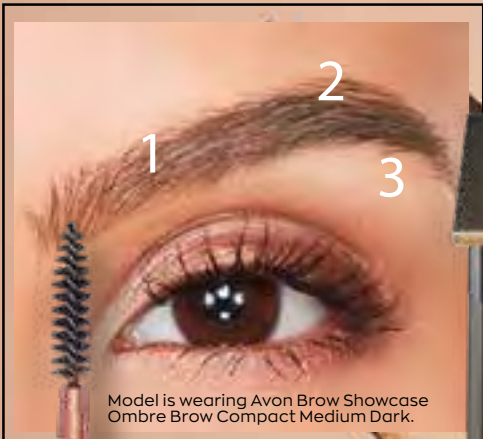

# 3 STEPS TO NATURAL OMBRE BROWS

**2 SUPER BLENDABLE SHADES**  
**1 SUBTLE HIGHLIGHTER**  
Convenient mirror & applicator included

Model is wearing Avon Brow Showcase Ombre Brow Compact Medium Dark.

- 1 Using a brush, fill in the front section of your brow with the lighter shade.
- 2 Use the darker shade to fill in from the arch to the tail, then brush through with a spoolie to the end.
- 3 Sweep the highlighter along your brow bone to add a natural-looking lift.