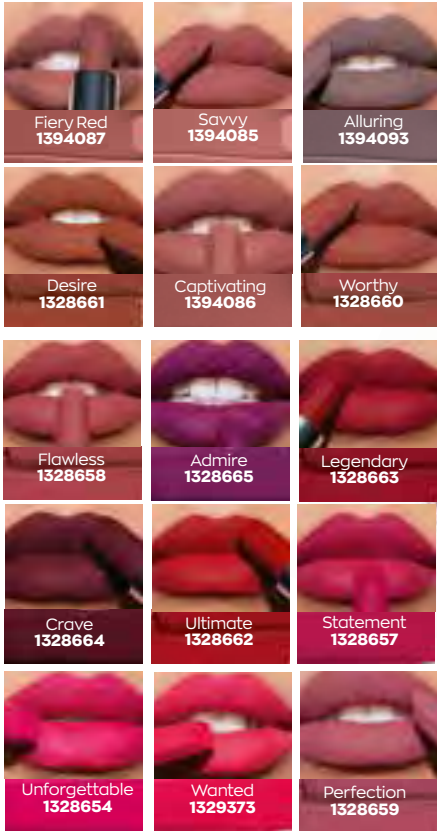

# EXPERTLY LIPS IN 3 PRO TRICKS IN 1:

**Avon True  
Matte Legend  
Lipstick**  
Regular Price  
R149.95 each

\*Versus Avon True Colour Lipstick.

**MATTE OR CRÈME -**

**1 FOR R99<sup>95</sup>**

**ANY 2 FOR R185**