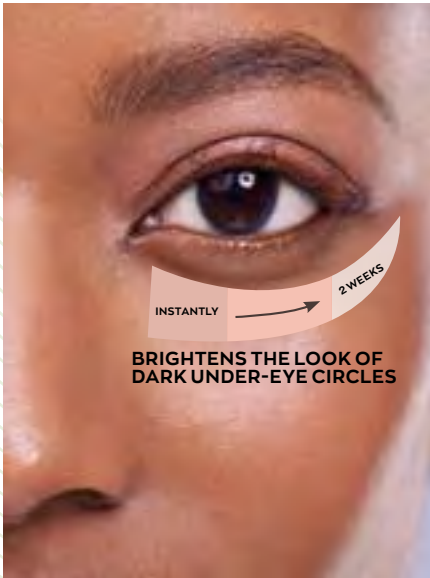

2-IN-1 EYE CREAM

FOR BRIGHTER EYES

**IN 1 WEEK 9/10 SAW AN
IMPROVEMENT
IN DARK
CIRCLES***