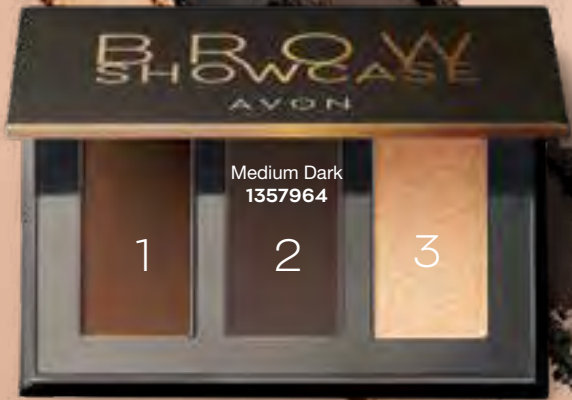

# 3 STEPS TO NATURAL OMBRE BROWS

**2 SUPER BLENDABLE SHADES**  
**1 SUBTLE HIGHLIGHTER**  
Convenient mirror & applicator included

Model is wearing Avon Brow Showcase Ombre Brow Compact Medium Dark.

- 1 Using a brush, fill in the front section of your brow with the lighter shade.
- 2 Use the darker shade to fill in from the arch to the tail, then brush through with a spoolie to the end.
- 3 Sweep the highlighter along your brow bone to add a natural-looking lift.