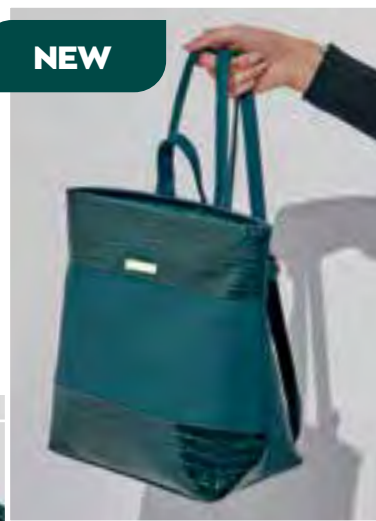

### Ainsley Backpack

Faux-leather & mock-croc backpack with gold-toned detail on the front & secure zip closure.

27 cm x 14 cm x 31 cm

**1438040**

Regular Price R369

**R299**  
SAVE R70

▼ Easy to reach side pocket