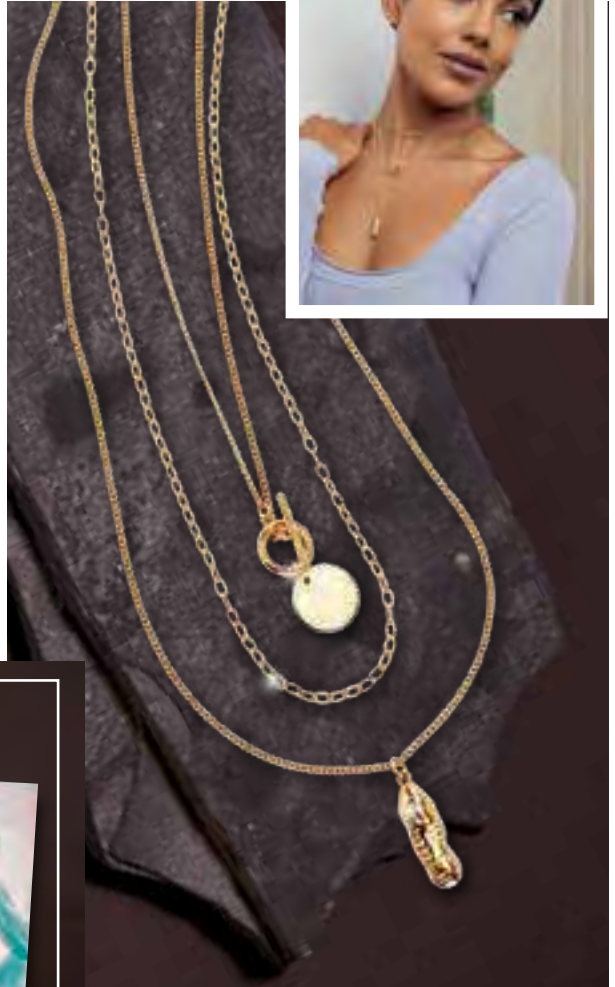

DETAIL *Devotee*

You're all about **delicate details**

ALL NEW

Ella Earring Set

6-piece earring set with faux-pearl & diamanté details.

Diamanté: 0.5 cm
Oval: 1.1 cm x 0.9 cm
Stud: 0.6 cm
Faux-pearl: 0.8 cm
Round: 0.8 cm
Hoops: 1.8 cm

1424388

Regular Price R129

R99
SAVE R30

▼ **ULTIMATE VALUE!**
12-Piece earring gift set

Belinda 12-Piece Earring Gift Set

12 pairs of studs in various designs. Sizes vary from 0.4 cm to 0.8 cm

1438291

Regular Price R129

R99
SAVE R30

Très Jolie Necklace

Gold-toned tri-layer necklace. 42 cm + 9 cm (shortest chain); 46 cm (middle chain); 56 cm + 9 cm extender (longest chain)

1437976

Regular Price R229

R149
SAVE R80

ALL LIMITED EDITION