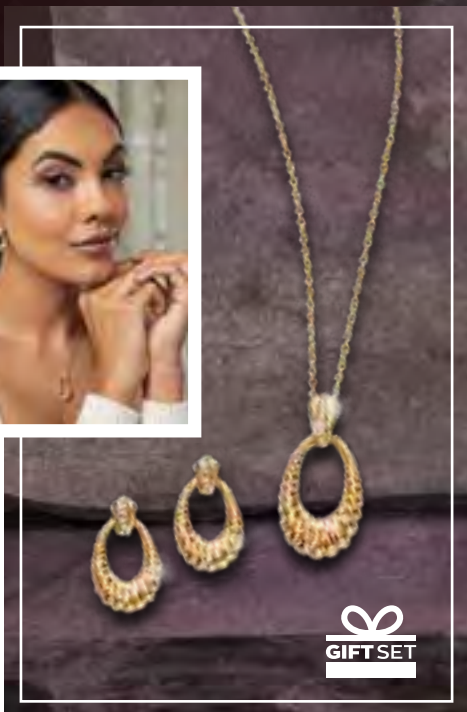

Mathilde 3-Piece Gift Set

Metallic earring, bracelet & necklace set.

Necklace: 76 cm + 9 cm extender
Bracelet: 18.4 cm + 2.5 cm extender
Earrings: 3 cm drop

1 Gold-toned 1438044

2 Silver-toned 1437950

Regular Price R269 each

R189
SAVE R80 EACH

Khathu 2-Piece Gift Set

Gold-toned earring & necklace set featuring croissant hoops & necklace pendant.

Necklace: 42 cm + 9 cm extender
Pendant: 3.2 cm drop
Earrings: 2.5 cm x 1.5 cm

1424387

Regular Price R129

R99
SAVE R30