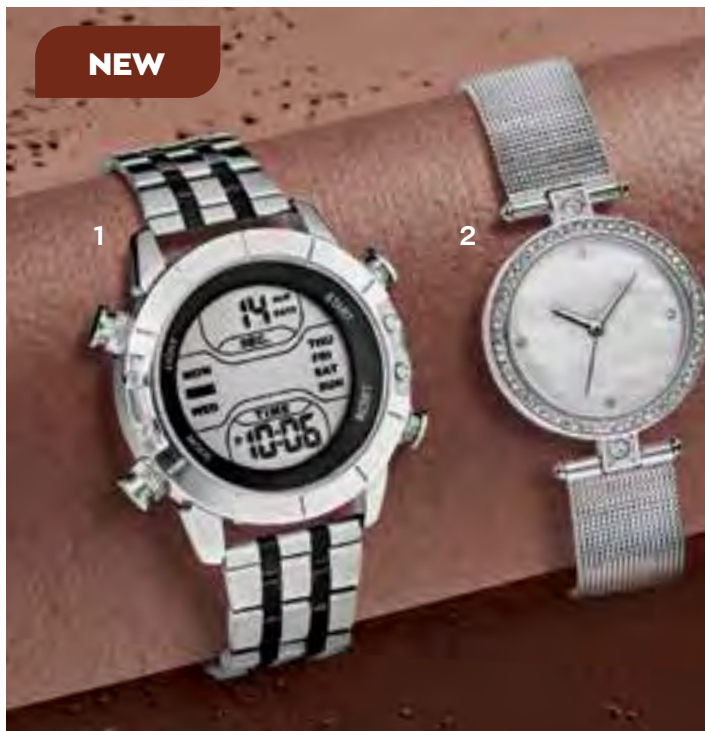

NEW

1

2

1 Aiden Men's Watch

Silver-toned men's watch with gunmetal detailing.

Watch length: 21.7 cm
Face: 4 cm diameter

1422168

Regular Price R599

R499
SAVE R100

2 Camren Ladies' Watch

Silver-toned ladies' watch with a pearlised face & mesh strap.

Watch length: 21 cm
Face: 2.8 cm diameter

1440169

Regular Price R529

R379
SAVE R150