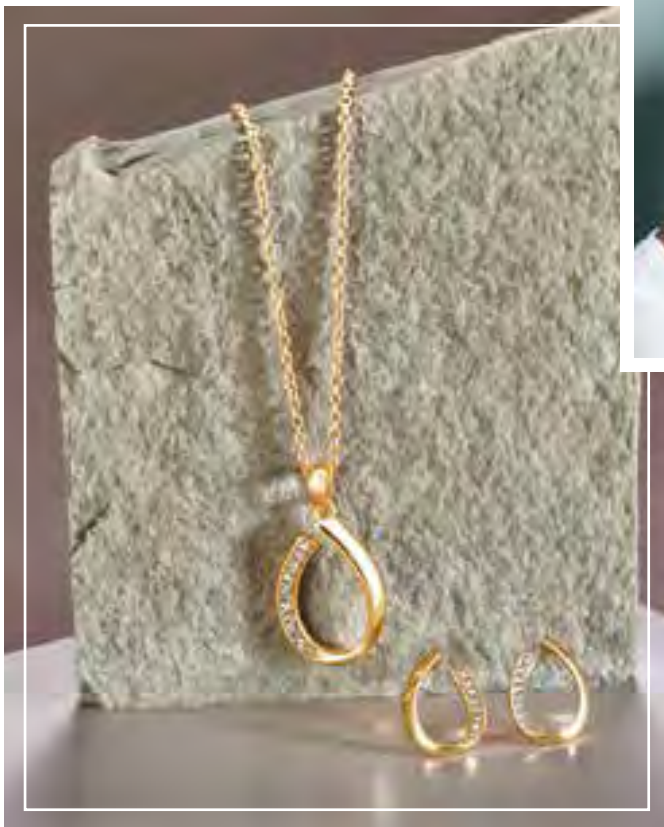

JEWELLERY *Queen*

Elevate your winter
accessory collection to the height of opulence

ALL NEW

Tilda 2-Piece Gift Set

Gold-toned necklace
& earring set featuring
diamanté details

Necklace: 42 cm + 9 cm extender

Pendant: 3.3 cm drop

Earrings: 1.8 cm x 1.3 cm

1440177

Regular Price R129

R99
SAVE R30

GIFT SET

Raphaelle Gift Set

Gold-toned necklace &
hoop earring set with
interchangeable charms.

Comes in a giftable box.

Necklace: 42 cm + 9 cm extender

Earring hoop: 1.4 cm

1405301

Regular Price R229

R199
SAVE R30

GIFT SET

ALL LIMITED EDITION