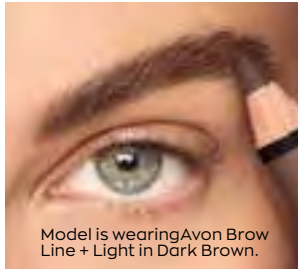

FULL, FINISHED BROWS

USE PENCIL TO LINE,
FILL & DEFINE

HIGHLIGHT FOR
A LIFTED LOOK

Dark Brown