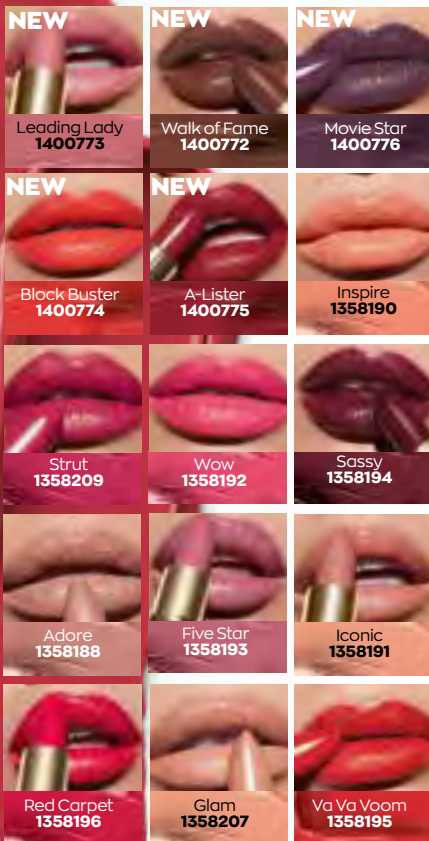

# SCULPTED 1 SWIPE!

**NEW  
SHADES**

**PIGMENT, PRIMER PRECISION**

**PRO PRECISION**  
Precision tips  
line, sculpt &  
contour in 1  
swipe

**PRO PRIMER**  
Ultra-hydrating  
primer locks in  
moisture

**PRO PIGMENT**  
50% more  
pigment\* for  
intense colour  
in 1 swipe

**Avon True Crème  
Legend Lipstick**  
Regular Price  
R149.95 each

**CHOOSE YOUR FINISH**

**1 FOR R99<sup>95</sup>**

OFFER ACROSS THIS PAGE & THE PREVIOUS PAGE

**ANY 2 FOR R185**

**SAVE UP TO R114.90**

Please indicate your choice of 2 products to qualify for the discount.  
If choosing 2 of the same, add to your basket twice.