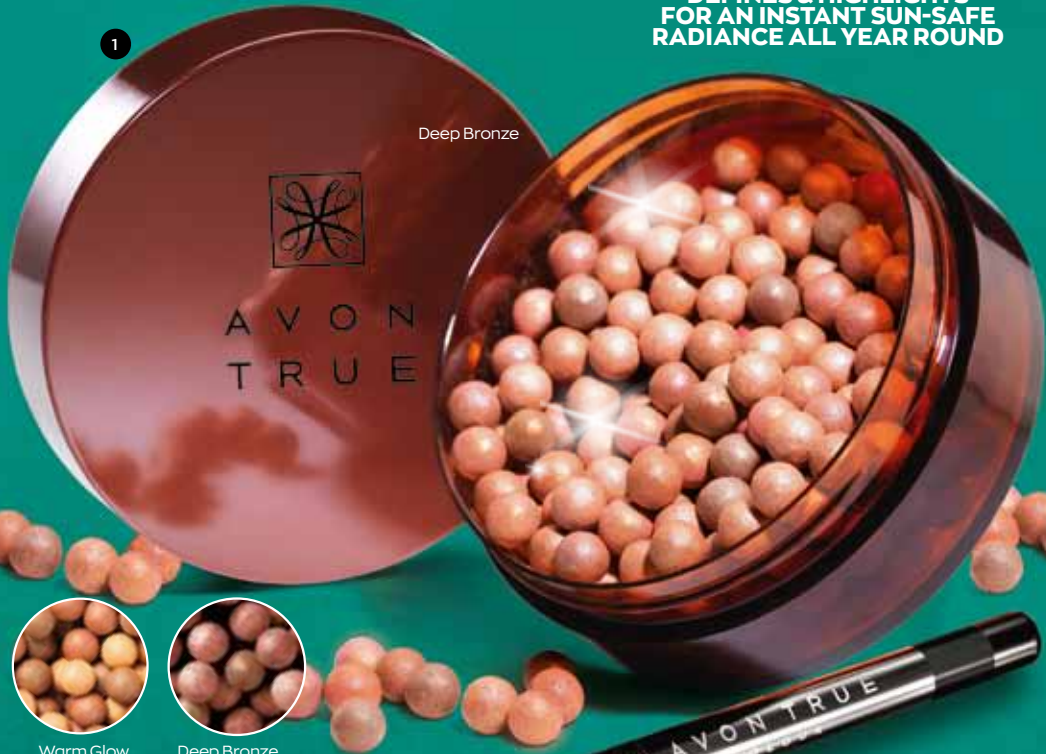

WINTER GLOW UP GO-TO'S

DEFINES & HIGHLIGHTS
FOR AN INSTANT SUN-SAFE
RADIANCE ALL YEAR ROUND

1

Deep Bronze

AVON
TRUE

Warm Glow
71390

Deep Bronze
71657

2