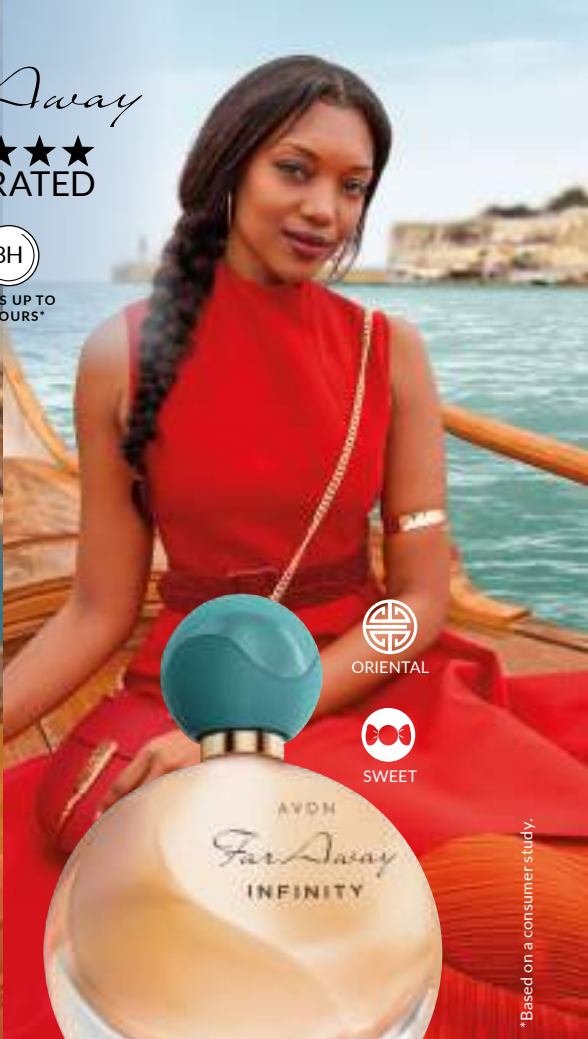

Far Away

★★★★★
TOP RATED

8H

LASTS UP TO
8 HOURS*

ORIENTAL

FLORAL

Far Away
Eau de Parfum
50 ml 1490399

ORIENTAL