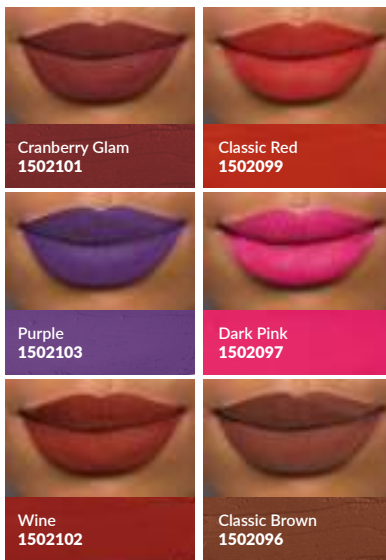

Model is wearing Kiss Matte Lipstick in Classic Red.

**Color Trend
Kiss Matte
SPF 15 Lipstick**

ONLY R65 EACH