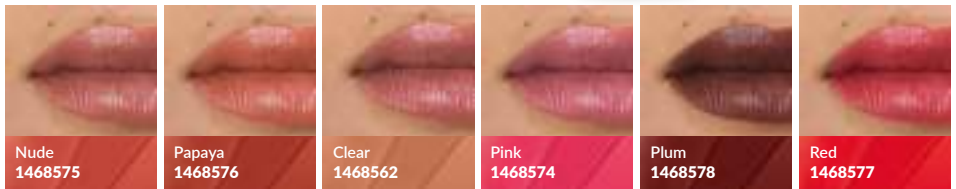

Nude
1468575

Papaya
1468576

Clear
1468562

Pink
1468574

Plum
1468578

Red
1468577

1 FOR R99 | ANY 2 FOR R149

Please indicate your choice of 2 products to qualify for the discount.
If choosing 2 of the same, add to your basket twice.

SAVE R49