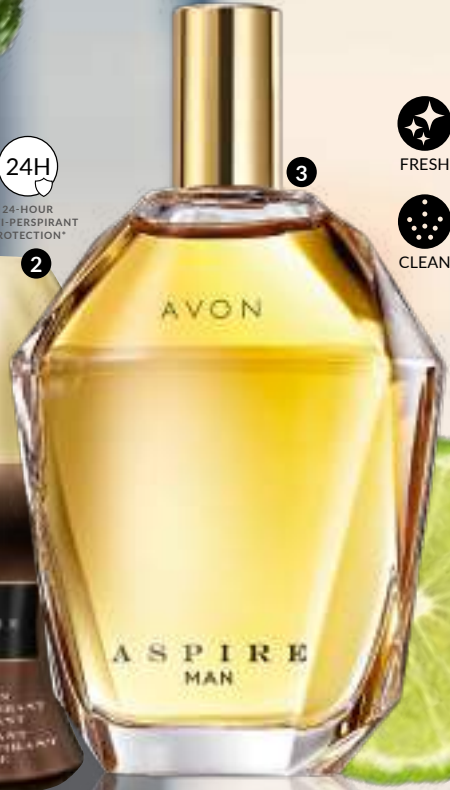

**3 Aspire Man
Eau de Toilette**
75 ml **1419468**
Regular Price R230

FRESH

CLEAN

ALL 3 FOR R269

ORDER OFFER ON CODE 860521

SAVE R47