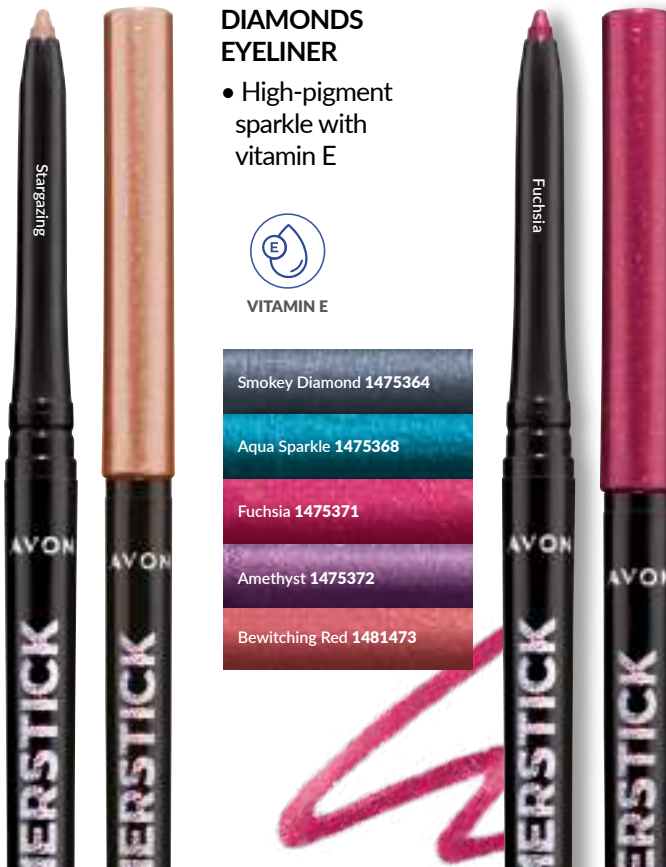

NEW SHADES

Stargazing 1497272

Magic Wishes 1497270

Stardust 1497271

Glimmerstick Diamonds Eyeliner

*Based on a consumer study.

**Customer testimonial obtained through verified online source.

DIAMONDS EYELINER

- High-pigment sparkle with vitamin E

VITAMIN E

Smokey Diamond 1475364

Aqua Sparkle 1475368

Fuchsia 1475371

Amethyst 1475372

Bewitching Red 1481473

OFFER ACROSS THIS PAGE AND PREVIOUS PAGE

Tapered brush helps to apply the formula evenly from **root to tip**

1 Legendary Lengths Mascara

Black
10 ml **1456259**
Regular Price R189

2 Glimmerstick Eyeliner

Blackest Black
Regular Price R89

2

*Based on a clinical study.
**Based on a consumer study.