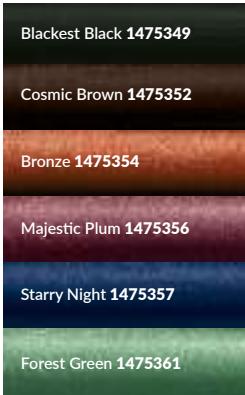

EYELINER

- Smoother glide with rosehip oil

TWIST & GO no sharpener needed