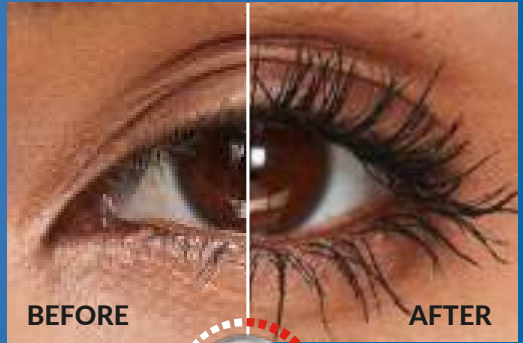

CREATE INSTANT BOLD VOLUME