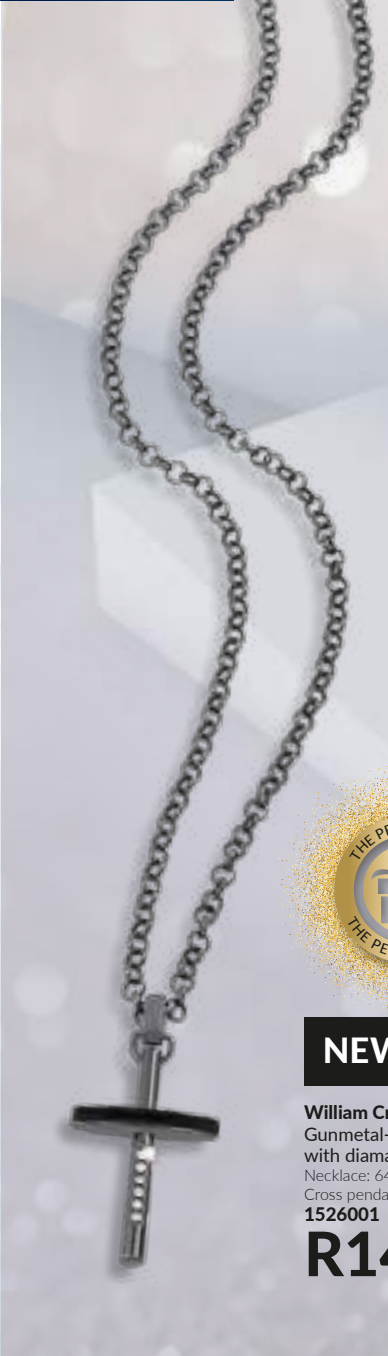

Watch length: 26.7 cm

Face: 4.2 cm diameter

Bracelet: 20.9 cm

**1527725**

**R369**

COMES  
WITH A  
BRACELET

ALL LIMITED EDITION

**NEW**