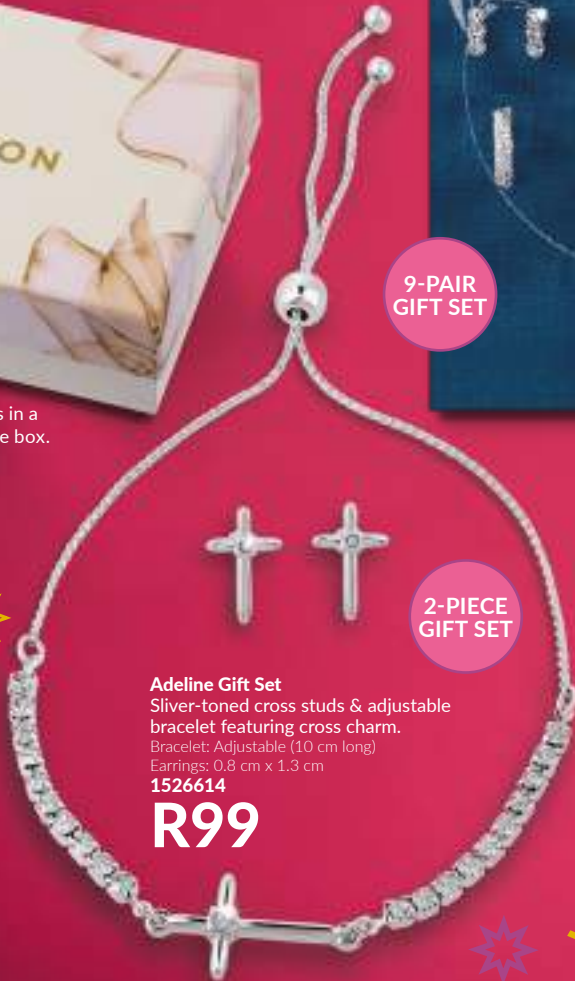

give the power to  
**SPARKLE**  
with delicate  
accessories.

**Selena Premium Gift Set**  
Luxurious silver-toned necklace,  
drop earring & adjustable ring set  
featuring blue stones.  
Necklace: 42 cm + 9 cm extender  
Pendant: 1.3 cm x 2.1 cm  
Earrings: 1 cm x 1.6 cm  
Ring: Adjustable  
**1526551**  
Regular Price R169  
**R159**

give the power to

**SHINE**

Comes in a giftable box.

9-PAIR  
GIFT SET

Comes on a beautiful card.

**Jasmine Earring Gift Set**

9-Pair, silver-toned stud & hoop earring set featuring diamanté & faux-pearl details.

Sizes vary from 0.39 cm to 1.71 cm

1526544

**R99**

2-PIECE  
GIFT SET

**Adeline Gift Set**

Silver-toned cross studs & adjustable bracelet featuring cross charm.

Bracelet: Adjustable (10 cm long)

Earrings: 0.8 cm x 1.3 cm