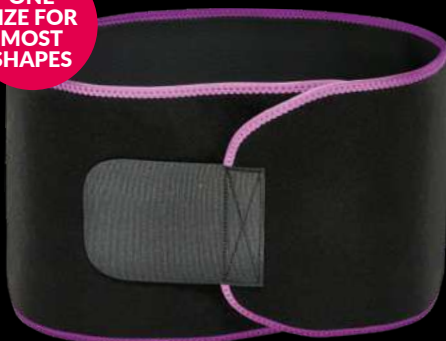

Regular Price R239

R99

SAVE R140

ONE SIZE FOR MOST SHAPES

Avon Shaper

Closes with a hook-&-loop closure.
107 cm x 20.5 cm

1501220

Regular Price R299