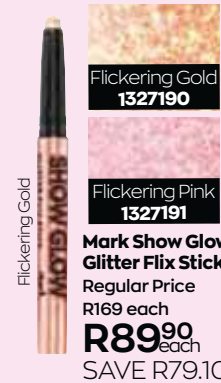

Flickering Gold 1327190
Flickering Pink 1327191

Mark Show Glow Glitter Flix Sticks
Regular Price R169 each
R89⁹⁰ each
SAVE R79.10

Rose quartz

Mark Show Glow Holochrome Lip Glow
3 ml
Regular Price R119 each
R79⁹⁰ each
SAVE R39.10

Moonstone 1325889
Rose quartz 1325890
Topaz glow 1325891

Mattetallic Plum 23825
Mattetallic Rose 23568
Mattetallic Bordeaux 23826
Mattetallic Cherry 69161
Mattetallic Violet 23821
Mattetallic Pink 22683
Mattetallic Blush 23725
Mattetallic Nude 22670
Mattetallic Bronze 23964

Mattetallic Violet

Avon True Crème Metallic Matte Liquid Lip
Regular Price R135 each
R99⁹⁰ each
SAVE R35.10

Mark Show Glow Powder Highlighter Limited edition
Full Beam 1372955
8 g
Regular Price R249.90
R149
SAVE R100.90

Mark Flashlight FX Illuminating Drops
Regular Price R199 each
R129⁹⁰ each
SAVE R69.10

Laser Lights 1298410
Stage Glow 1298411
Get Lit 1298412

Please indicate your choice of shades on your order form.