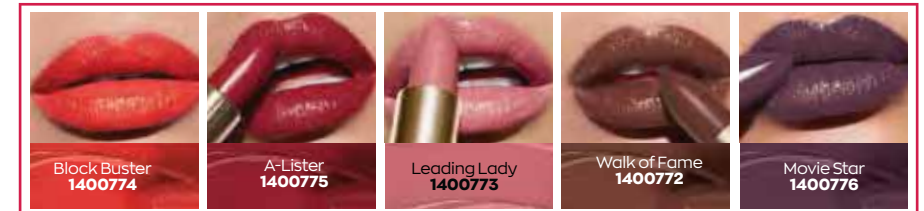

SASSY SPRING SHADES

Block Buster 1400774

A-Lister 1400775

Leading Lady 1400773

Walk of Fame 1400772

Movie Star 1400776

Strut 1358209

Wow 1358192

Sassy 1358194

Inspire 1358190

Five Star 1358193

Iconic 1358191

Va Va Voom 1358195

Glam 1358207

Adore 1358188

Red Carpet 1358196

*Versus Avon True Colour Lipstick.