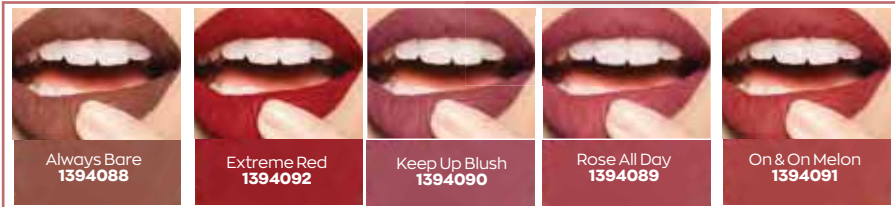

SASSY SPRING SHADES