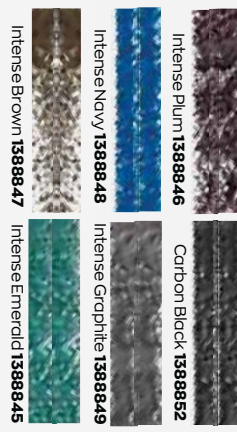

Avon Power Stay 16-Hour Eyeliner
Regular Price R129.95 each

R89⁹⁵ EACH
SAVE R40