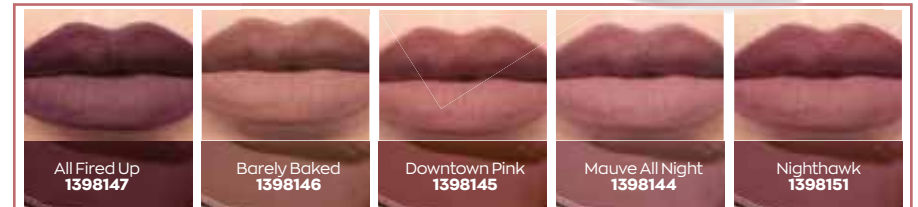

SASSY SPRING SHADES

*Patented in the US, Mexico & Japan.