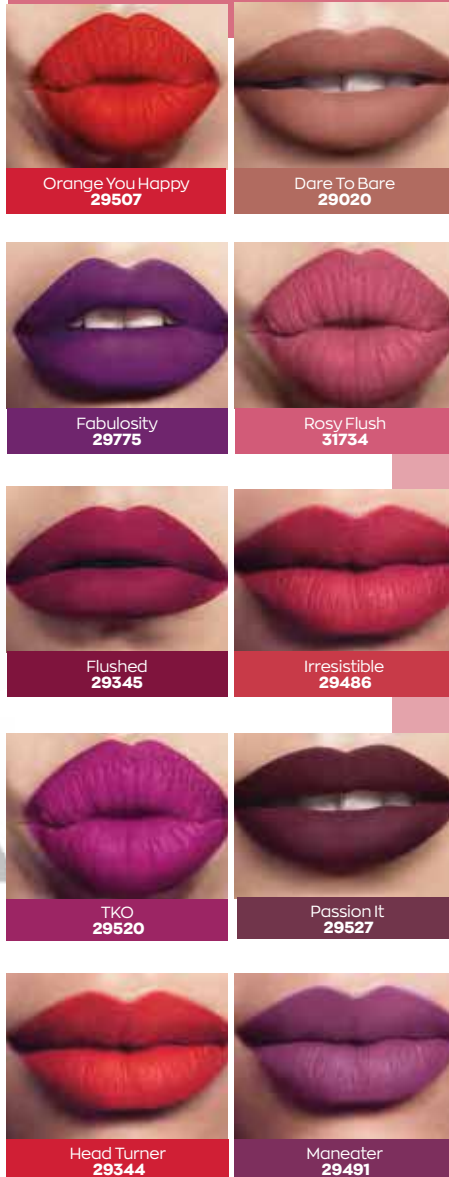

# ★★★★★ BESTSELLER

Model is wearing Mark Liquid Lip Lacquer Matte in Head Turner.