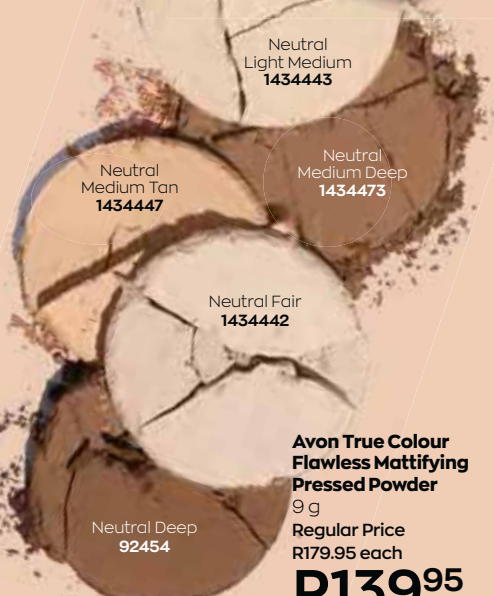

MATTIFYING PRESSED POWDER

Ultra-fine, weightless powder for all-day, natural-looking coverage

Neutral Medium Tan
1434443

Neutral Medium Tan
1434447

Neutral Medium Deep
1434473

Neutral Fair
1434442

Neutral Deep
92454

Avon True Colour Flawless Mattifying Pressed Powder 9 g

Regular Price R179.95 each

R139⁹⁵ EACH