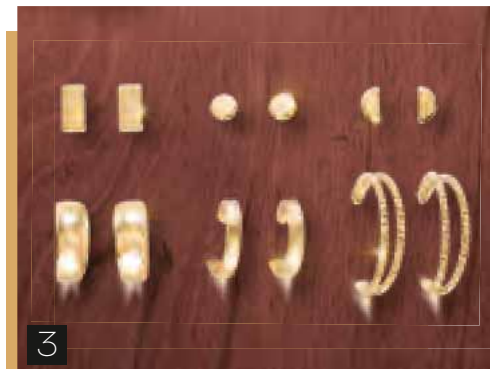

2

3

**1 Neck Party Layering Necklace**

Necklace 1: 51 cm  
Pendant: 1.8 cm x 2.4 cm  
Necklace 2:  
42 cm + 9 cm extender  
Pendant: 1.1 cm x 1.8 cm  
**1440174**  
Regular Price R189

**R139**  
SAVE R50

**2 Aoki Huggies Jewellery Set**