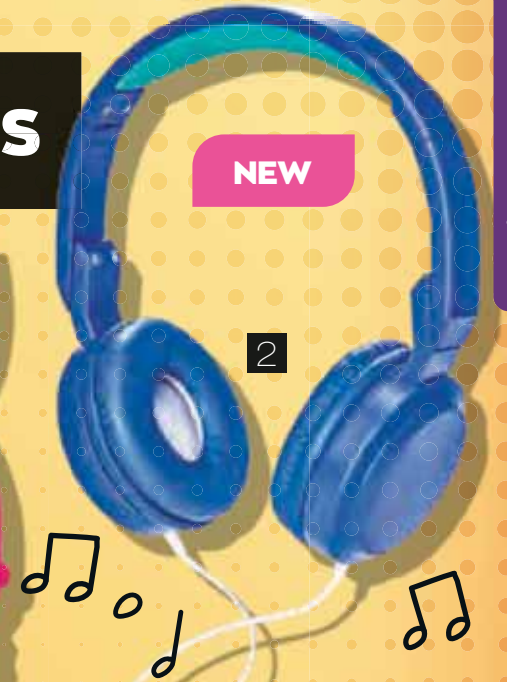

Kids' Headphones
Children's headphones
featuring protective
padding at the top.
Girls headband: 37 cm
Boys headband: 30.3 cm
Earshell: 7 cm diameter
Cable: 120 cm
1 Girls: 1440686
2 Boys: 1440463
Regular Price R329 each

R249
SAVE R80
EACH