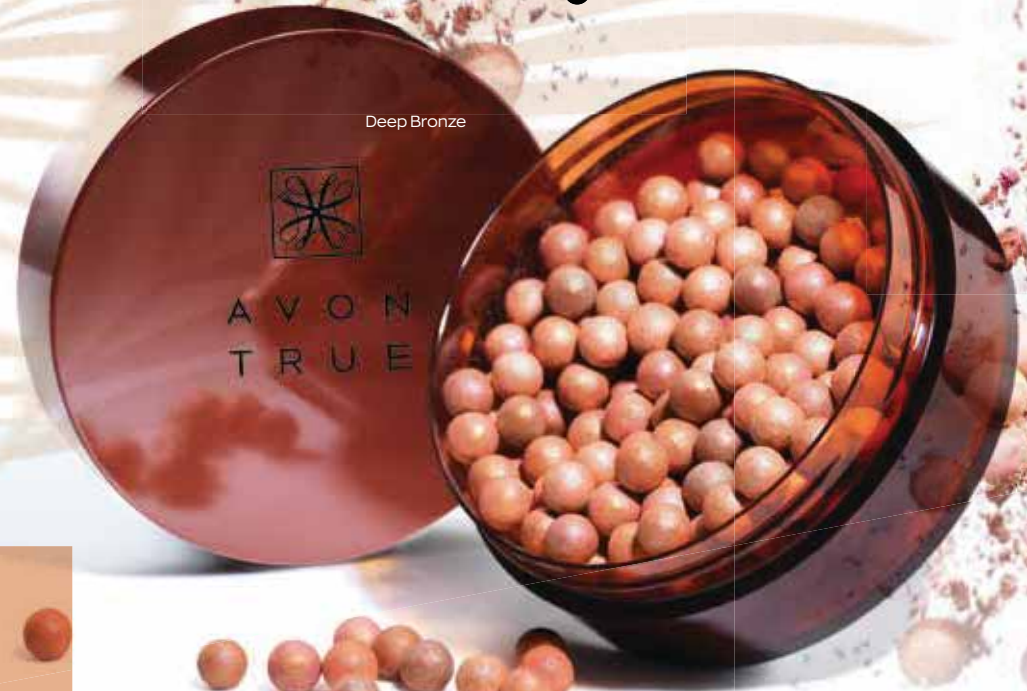

Deep Bronze

Avon True Bronzing Pearls
22 g
Regular Price R189.95 each

R139⁹⁵ EACH

SAVE R50