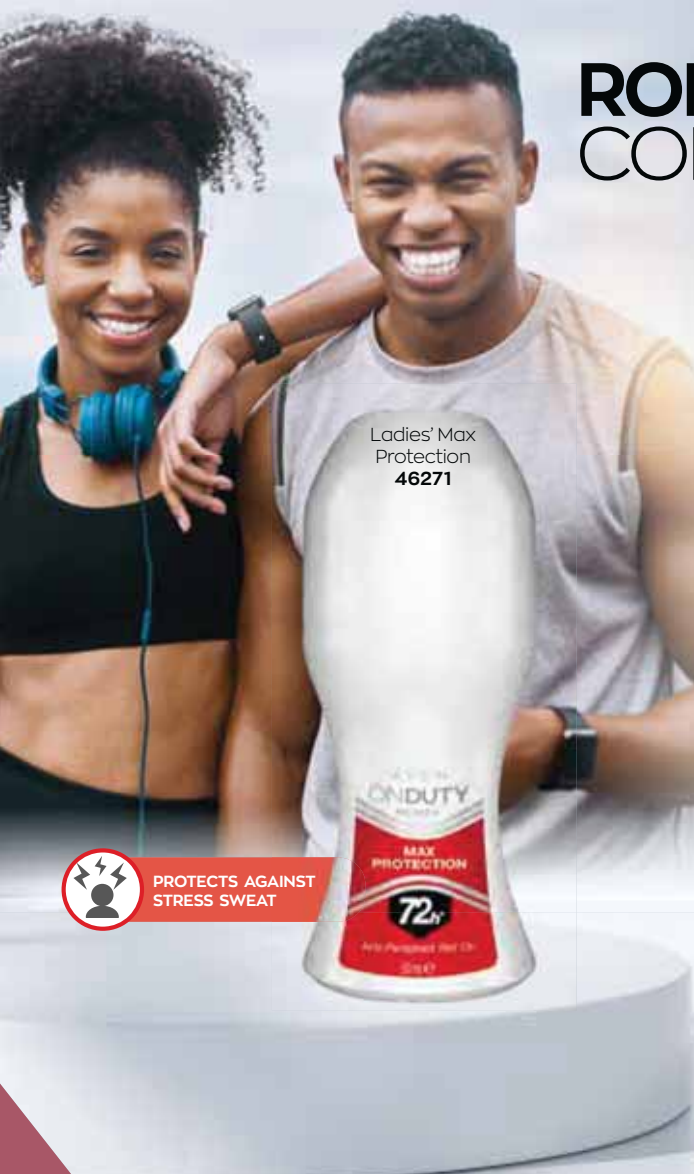

ROLL ON CONFIDENCE

Ladies' Max Protection
46271