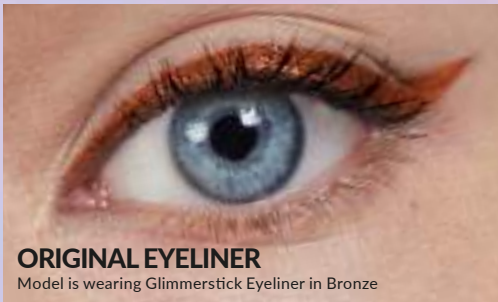

ORIGINAL EYELINER

Model is wearing Glimmerstick Eyeliner in Bronze

TWIST & GO
no sharpener
needed