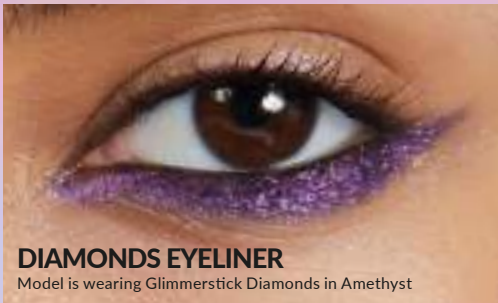

## DIAMONDS EYELINER

Model is wearing Glimmerstick Diamonds in Amethyst