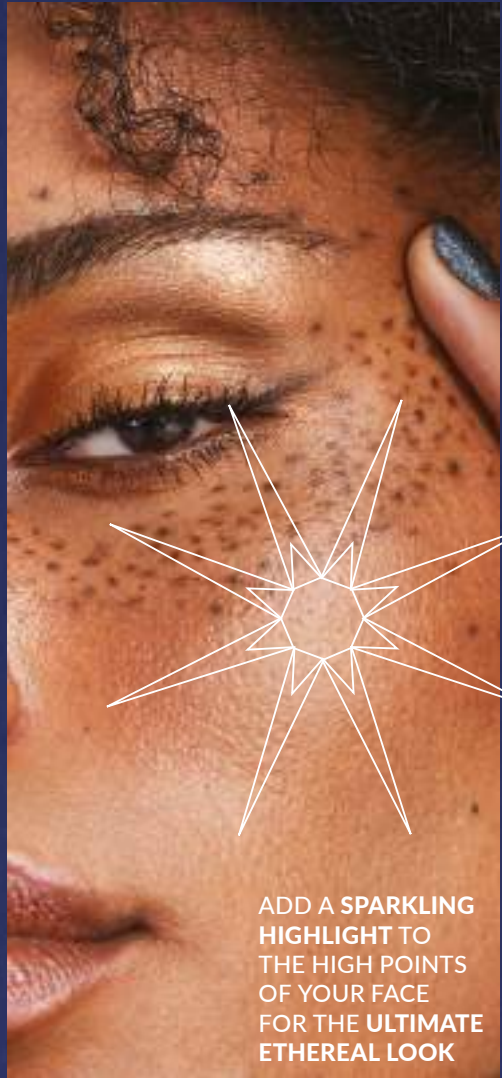

ADD A SPARKLING
HIGHLIGHT TO
THE HIGH POINTS
OF YOUR FACE
FOR THE ULTIMATE
ETHEREAL LOOK

Dream to Shine
Highlighter Stick
6 g

R169 EACH