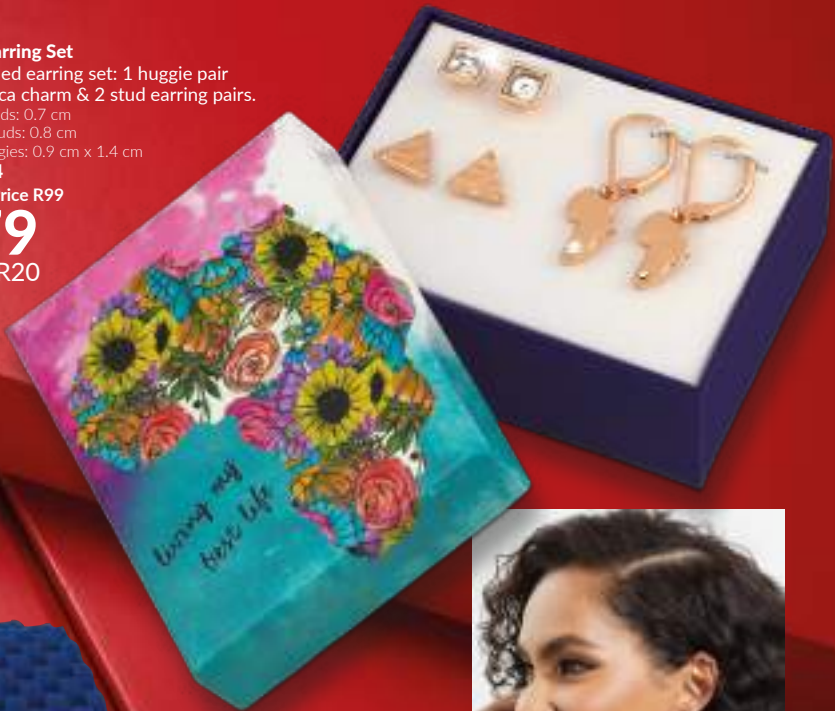

Regular Price R149

R129

SAVE R20

LAYERS OF
LOVE
WITH DAINTY
JEWELLERY SETS

Lucy Bracelet Set

Adjustable gold-toned
bangles.

6.2 cm x 5.2 cm (open back)

1512966

Regular Price R109

R99

ALL LIMITED EDITION

A SET FOR YOUR PERFECT MATCH

Africa Earring Set

Gold-toned earring set: 1 huggie pair with Africa charm & 2 stud earring pairs.

Square studs: 0.7 cm

Triangle studs: 0.8 cm

Africa huggies: 0.9 cm x 1.4 cm

1518184

Regular Price R99

R79

SAVE R20

Myla Watch

Rose gold-toned watch with a navy silicone strap.

Watch length: 25 cm