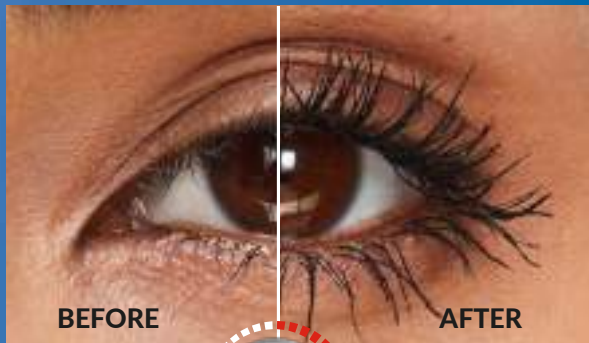

CREATE INSTANT BOLD VOLUME*

BEFORE

AFTER

Exclusive
AmpliFibre
Technology
differently
shaped & sized
fibres create a
densifying
blanket around
each lash

*Based on a consumer study.