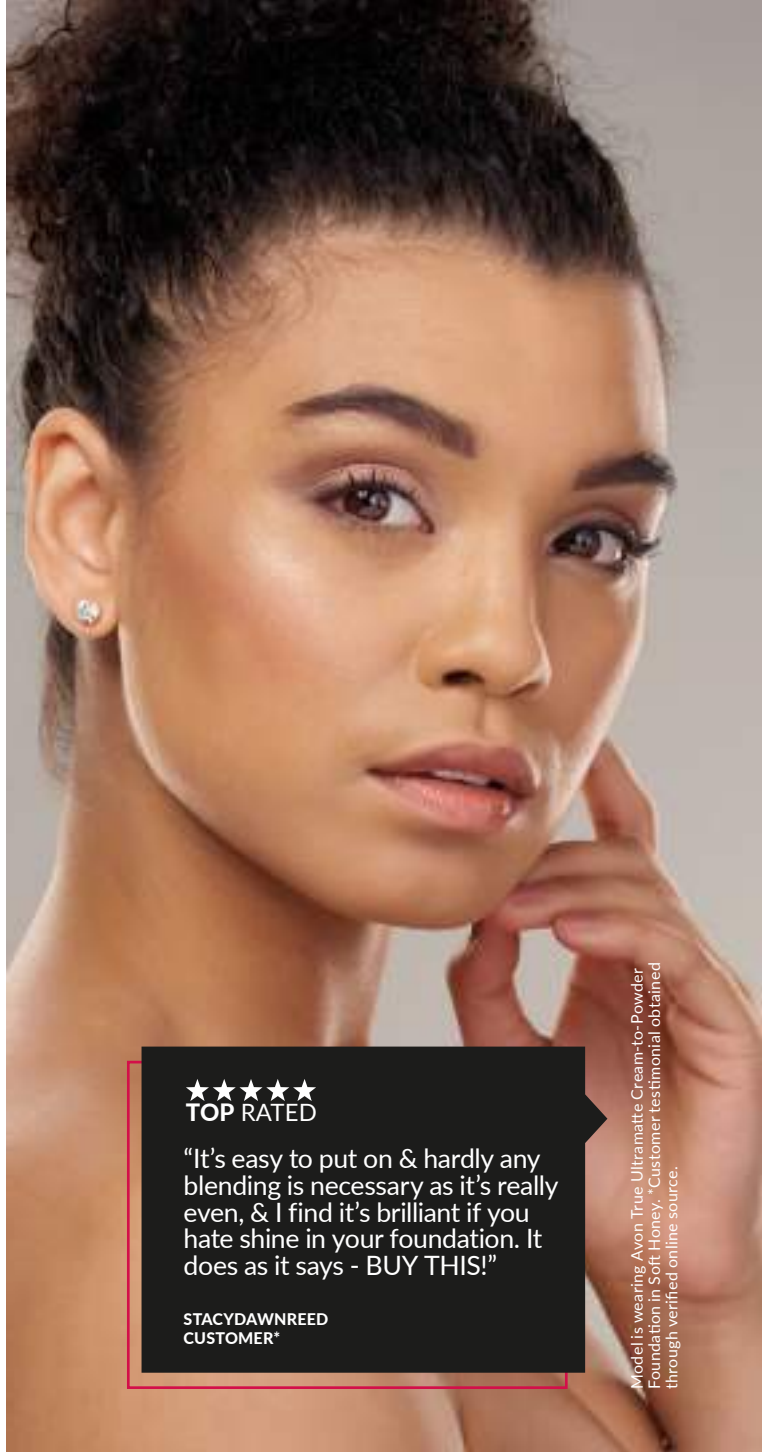

Prep & Set Spray
125 ml 1532052
Regular Price R119

R109

★★★★★
TOP RATED

"It's easy to put on & hardly any blending is necessary as it's really even, & I find it's brilliant if you hate shine in your foundation. It does as it says - **BUY THIS!**"