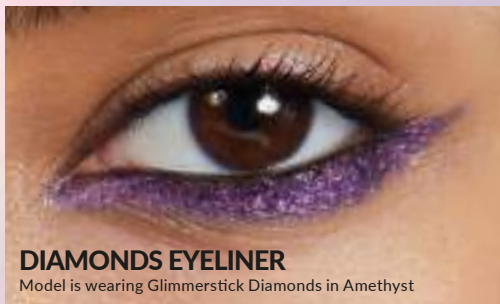

SUMMER-PROOF EYE & LIP LINERS

Our bestselling, easy glide-on liners give lips & eyes long-lasting, mesmerising looks with high-impact colour

LIP LINER

Model is wearing Glimmerstick Lip Liner in Berry Nice

ORIGINAL EYELINER

Model is wearing Glimmerstick Eyeliner in Blackest Black*

DIAMONDS EYELINER

Model is wearing Glimmerstick Diamonds in Amethyst

TWIST & GO
no sharpener
needed

LIP LINER

- Rich colour defines & contours lips
- Stops feathering