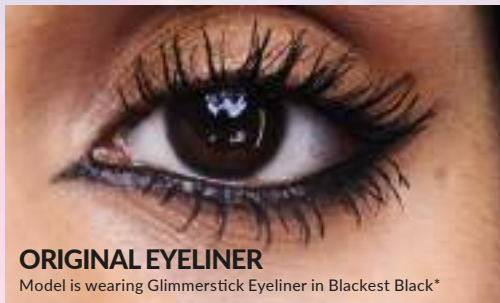

R109
SAVE R20

EYEBROW DUO BRUSH

Dual ended with spoolie to **neaten brows** & soft brush for **filling**

Eyebrow Duo Brush
Limited Edition
1306375
Regular Price R79

R59
SAVE R20

OUT OF STOCK

Printed colour shade swatches may vary from the actual product.

SUMMER-PROOF EYE & LIP LINERS

Our bestselling, easy glide-on liners give lips & eyes long-lasting, mesmerising looks with high-impact colour

LIP LINER

Model is wearing Glimmerstick Lip Liner in Berry Nice

ORIGINAL EYELINER

Model is wearing Glimmerstick Eyeliner in Blackest Black*

DIAMONDS EYELINER

Model is wearing Glimmerstick Diamonds in Amethyst

TWIST & GO
no sharpener
needed

LIP LINER

- Rich colour defines & contours lips
- Stops feathering