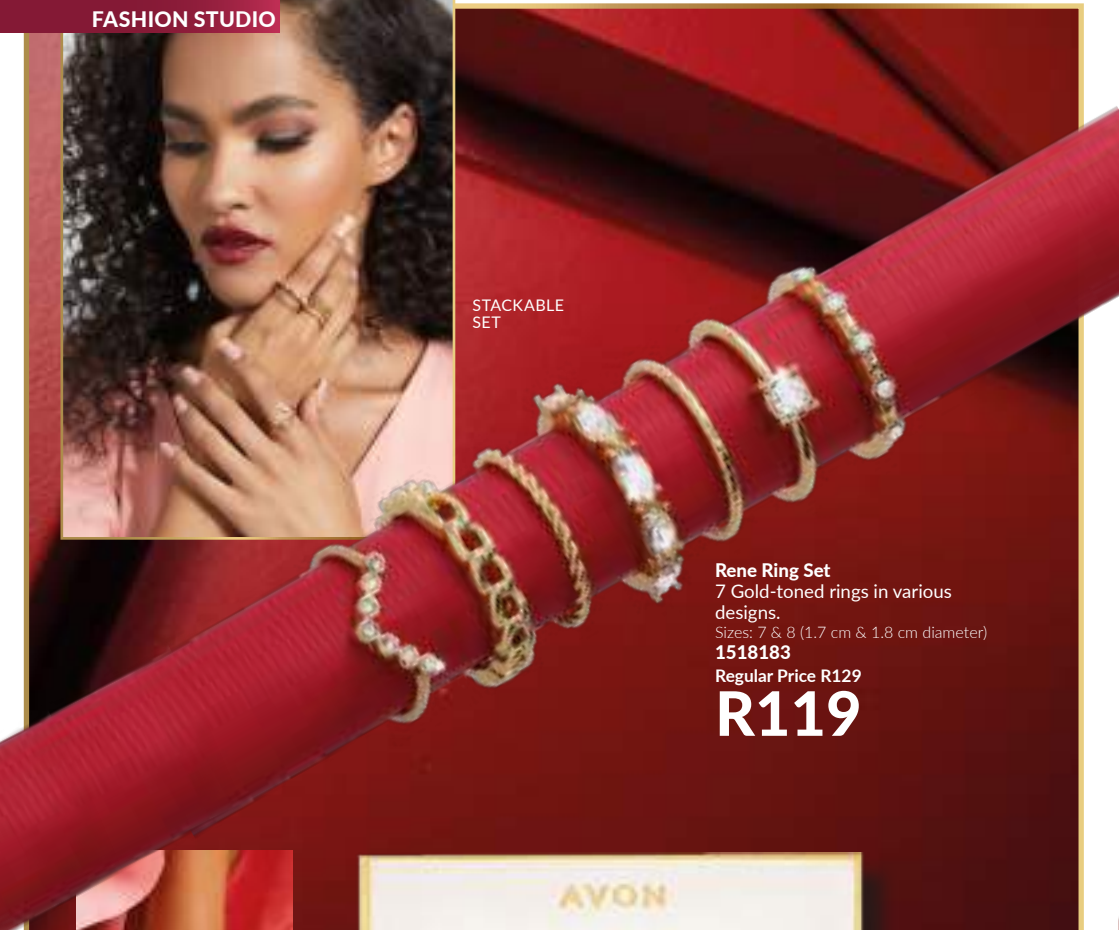

STACKABLE SET

Rene Ring Set

7 Gold-toned rings in various designs.

Sizes: 7 & 8 (1.7 cm & 1.8 cm diameter)

1518183

Regular Price R129

R119