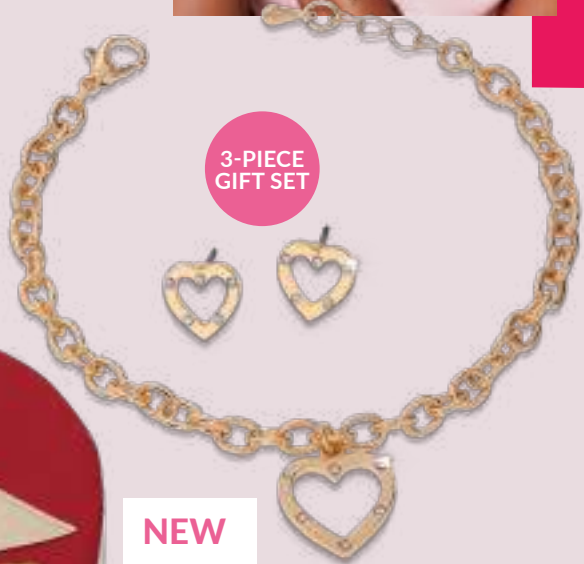

FOR THE
LOVE
OF PRECIOUS
PIECES