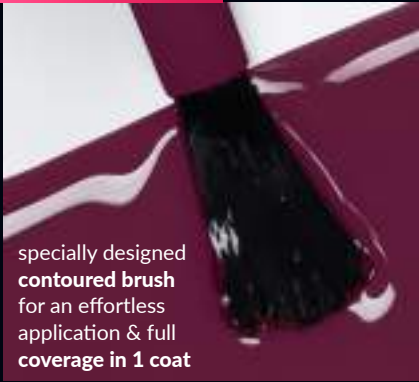

pecially designed
contoured brush
for an effortless
application & full
coverage in 1 coat