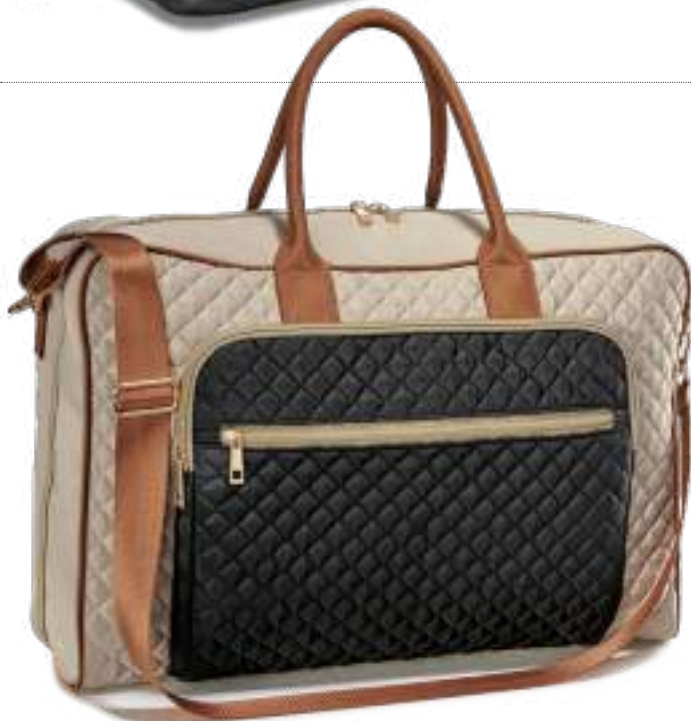

OPENS FLAT

Farryn Weekender
48 cm x 18 cm x 34 cm
1511754
Regular Price R699
R479
SAVE R220

ALL LIMITED EDITION