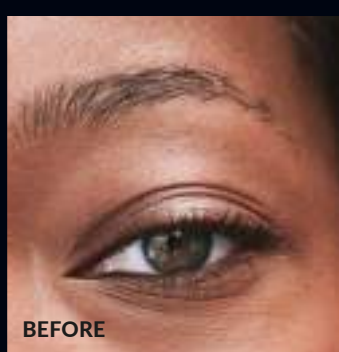

## GET DAYS\* OF SEMI-PERMANENT\*\* BROW DRAMA

**COLOUR LOCK**  
TECHNOLOGY

Brunette 1514244

Dark Brown 1514242

Soft Black 1514245

Power Stay 72-Hour  
Liquid Brow Tint  
2.5 ml  
Regular Price R199 each

**R169** EACH  
SAVE R30