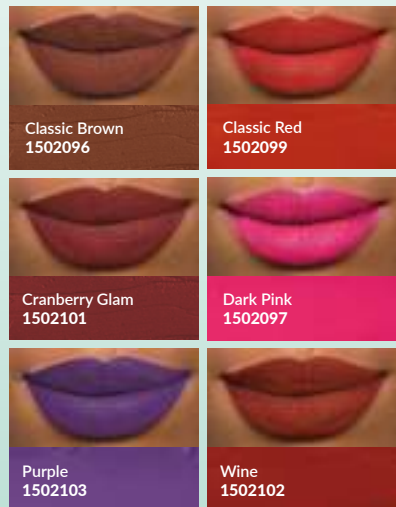

**Color Trend Kiss Matte
SPF 15 Lipstick**
R69 EACH