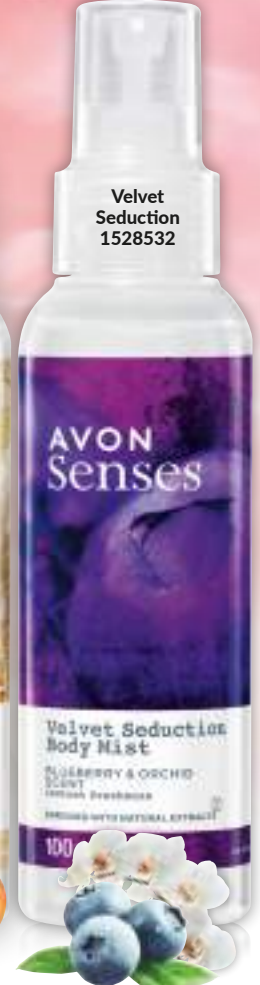

# MULTI-USE SPRITZES

Italian  
Escape  
1460440

White  
Lily  
1502233

Simply  
Luxurious  
1491601

Velvet  
Seduction  
1528532

\*Customer testimonial obtained through verified online source.

100 ml

Senses  
Body Mists  
100 ml