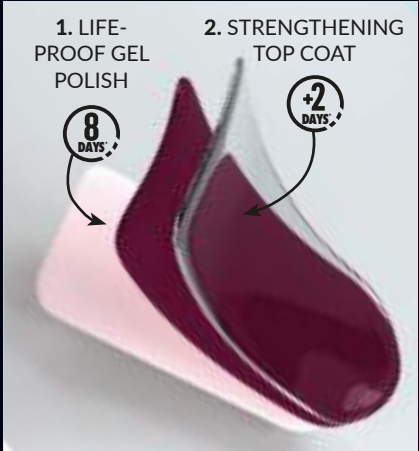

COLOUR
LOCK
TECHNOLOGY

Model is wearing Power Stay 8 Days Gel Nail Enamel in Hypnotise & Dark Dahlia.
**Based on a consumer study. **Compared to Gel Shine Nail Enamel.