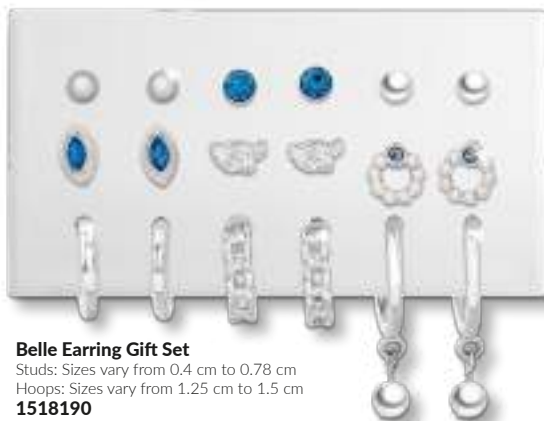

Regular Price R189

**R149**

SAVE R40

4 PENDANTS  
1 NECKLACE  
4 PAIRS OF  
STUDS  
4 ADJUSTABLE  
RINGS

### Dahlia Slippers

Small (size 3/4): 25.5 cm  
Medium (size 5/6): 26.9 cm  
Large (size 7/8): 28.2 cm

Small **1512805**

Medium **1512806**

Large **1512807**

Regular Price R299 each

**R199** EACH  
SAVE R100

### Belle Earring Gift Set

Studs: Sizes vary from 0.4 cm to 0.78 cm  
Hoops: Sizes vary from 1.25 cm to 1.5 cm

**1518190**

**R99**