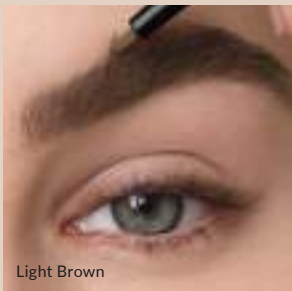

Light Brown

EXPERTLY SCULPTED BROWS

- Custom-shaped tip to fit your arch & provide easy shaping, defining & filling of brows
- Use angled tip to sculpt & wide base to fill

WATERPROOF