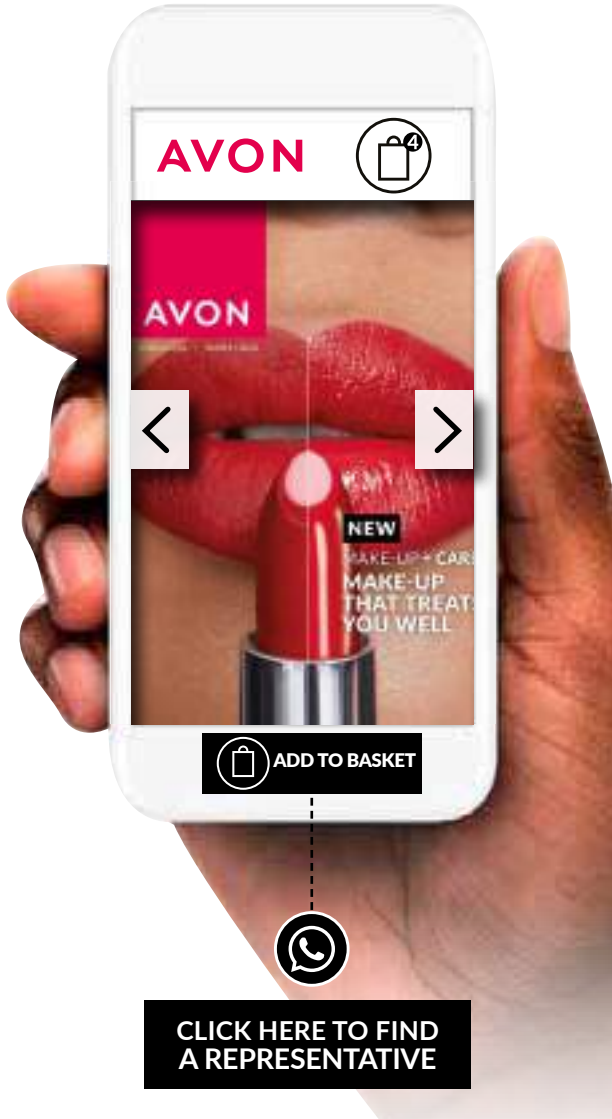

AVON

ORDER IN 5 EASY STEPS

1 SHOP EASY

Swipe left or right to navigate

2 SELECT

Tap the basket icon next to the product you would like to select

3 ADD TO BASKET

Click "add to basket" on the bottom right

4 CHECK-OUT

By clicking on the basket icon top right of the screen

5 PLACE ORDER

Send your order to an Avon Representative for in-person delivery **or** place your order online for courier delivery to your location

*Remember to specify your choice of shade / products when choosing the multi-offers

100%
Satisfaction Guaranteed

Managing Director - Avon South Africa
Directors: N Mohamed, O Gul*, L Ndoro, B M Nkosi, E Topcu* (*Türkiye)

March 2024 Brochure | 1 - 31 March 2024

CLICK HERE TO FIND
A REPRESENTATIVE

Terms & Conditions: Offers only available on selected stock. Offers valid until 31 March 2024. Limited Stock available. Savings based on Regular Prices. Offers not available at any Beauty Centres. Orders will only be processed through Online, SMS & Mobile App ordering when minimum value is met.

Want to become a Representative
and EARN? Call us: 087 011 2866