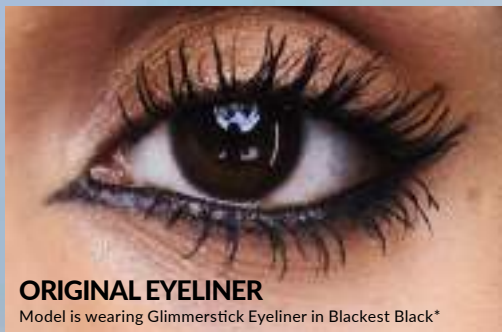

Our bestselling, **easy glide-on** liners give lips & eyes definition with **high-impact colour**

LIP LINER

Model is wearing Glimmerstick Lip Liner in Berry Nice

ORIGINAL EYELINER

Model is wearing Glimmerstick Eyeliner in Blackest Black*