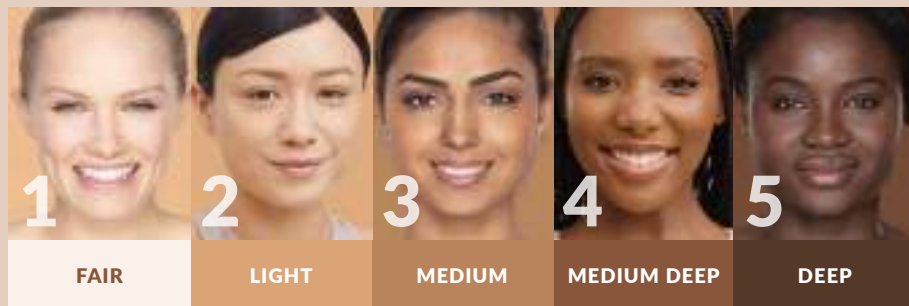

HOW DO YOU DETERMINE YOUR SKIN TONE?

Choose the image below that is closest to your skin tone.

HOW DO YOU DETERMINE YOUR UNDERTONE?

What happens to your skin when you're in the sun?

My skin burns easily

P
PINK
(COOL)

My skin gets darker & sometimes it burns

N
NEUTRAL

My skin gets darker but it doesn't burn easily

G
GOLDEN
(WARM)