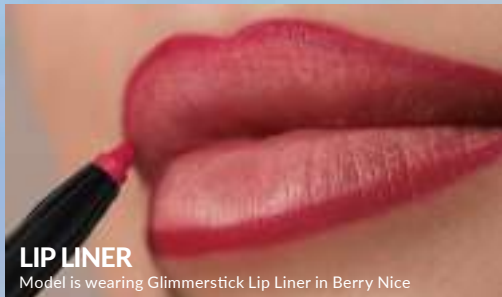

Our bestselling, **easy glide-on** liners give lips & eyes definition with **high-impact colour**

LIP LINER

Model is wearing Glimmerstick Lip Liner in Berry Nice

ORIGINAL EYELINER

Model is wearing Glimmerstick Eyeliner in Blackest Black*