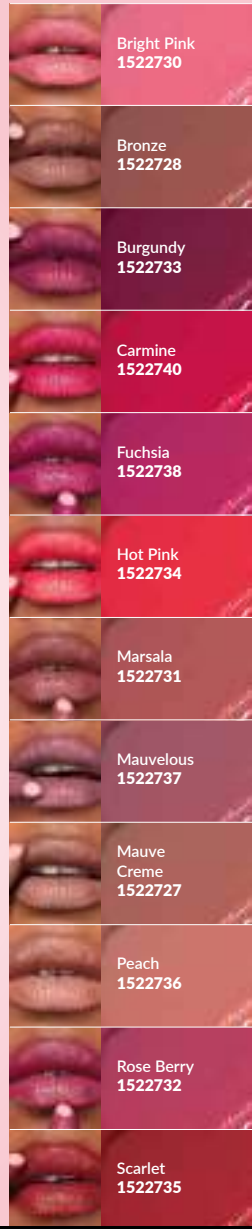

*Based on a consumer study. **Based on a clinical study.

NEW

HYDRAMATIC **SHINE** LIPSTICK

**PERFECT SHINING COLOUR +
HYDRATING HYALURONIC CORE,
ALL IN ONE**

8/10 said it feels
more hydrating
than the lipstick
they use
most often***

HyDRAMATIC Shine Lipstick
Regular Price R159 each

***Blind home use test with
100 consumers July 2022.

in 12 MIRROR-LIKE SHINE shades

Bright Pink	1522730
Bronze	1522728
Burgundy	1522733
Carmine	1522740
Fuchsia	1522738
Hot Pink	1522734
Marsala	1522731
Mauvelous	1522737
Mauve Creme	1522727
Peach	1522736
Rose Berry	1522732
Scarlet	1522735