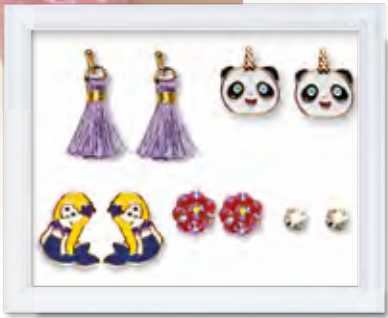

Girls' True Stud Earring Pack

Silver-toned 5-piece earring set in playful designs.

Tassel: 2.8 cm

Panda: 1.1 cm x 1.3 cm

Mermaid: 1.1 cm x 1.3 cm

Flower: 0.8 cm

Diamanté: 0.4 cm

1341328

Regular Price R179

R79
SAVE R100

1 for R139
Any 2 for R249

SAVE UP TO R149

Please indicate your choice of 2 products to qualify for the discount. If choosing 2 of the same, add to your basket twice.

Zadie 3-Piece Ring Set

3 gold-toned rings with heart designs and red glass details.

1.8 cm internal diameter

25348

Regular Price R129