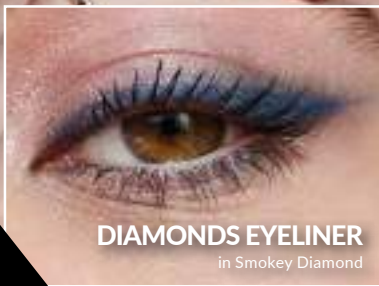

TIRED OF SHARPENERS
& SMUDGED LINERS?
**GET FUSS-FREE, LASTING
LIP & EYE DEFINITION**

EYELINER
in Blackest Black

ALL 3 FOR
R159

SEE PAGE 5
FOR DETAILS