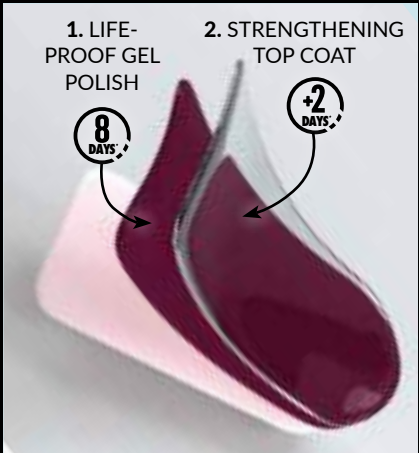

**COLOUR
LOCK**
TECHNOLOGY

Model is wearing Power Stay 8 Days Gel Nail Enamel in Hypnotise & Dark Dahlia.
*Based on a consumer study.