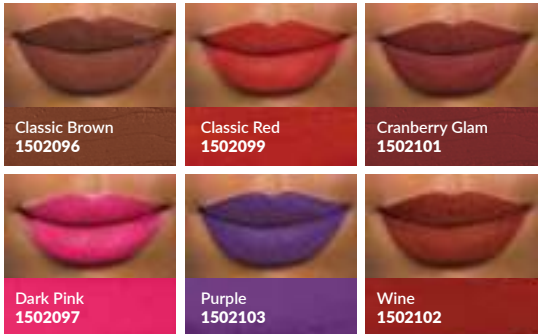

Carmine
1466313

Doll Pink
1466309

Muscatel Wine
1466315

Nectar
1466310

Plum
1466317

Poppy
1466311

Red Velvet
1466312

VIBRANT MATTE LIPSTICK

- >> Glide-on colour
- >> Makes lips feel soft & moisturised

VITAMIN E

SPF 15

**SUPER
SAVE**

**Color Trend Kiss Matte
SPF 15 Lipstick**
Regular Price R69 each

Model is wearing Kiss Matte Lipstick in Classic Red.