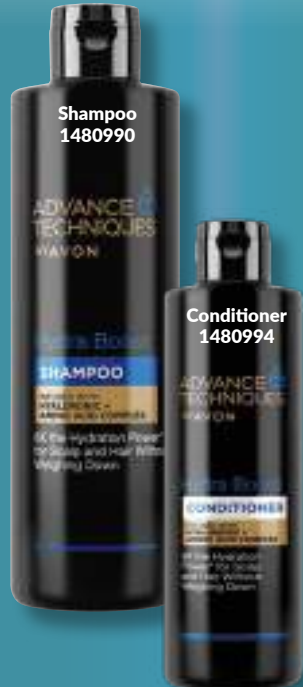

ALL 3 FOR **R199**

ORDER OFFER ON CODE **860265**

SAVE R45

SHAMPOOS &

*When using full regimen including serum or treatment. Based on clinical and consumer studies.
 **With continued use 3-4 times a week over at least 1 month, when using the full regimen.
 Based on a clinical study. ***Versus other Advance Techniques products.