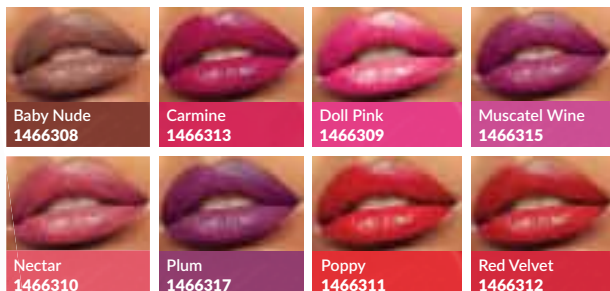

AVON  
**color trend**

**GLAM GLOSS**

>> High-shine, dewy gloss enriched with vitamin E to keep lips soft, smooth & protected

Cherry Drizzle

- Berry Drizzle 1319971
- Cherry Drizzle 1319969
- Currant Drizzle 1319970
- Peach Drizzle 1319968
- Plumberry Drizzle 1319979
- Strawberry Drizzle 1319967

**Color Trend Fruity Lip Gloss**  
10 ml  
Regular Price R53 each

**R47** EACH

**MOISTURE-BURST CREAMY LIPSTICK**

>> Pigment-popping, full cover creamy lipstick enriched with hydrating aloe & vitamin E

**Color Trend Kiss Creamy SPF 15 Lipstick**