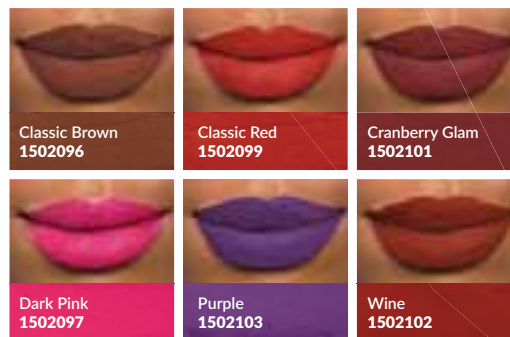

**Color Trend Fruity Lip Gloss**  
10 ml  
Regular Price R53 each

**R47** EACH

**MOISTURE-BURST CREAMY LIPSTICK**

>> Pigment-popping, full cover creamy lipstick enriched with hydrating aloe & vitamin E

**Color Trend Kiss Creamy SPF 15 Lipstick**

**R69** EACH

Printed colour shade swatches may vary from the actual product.

SPF 15

Plum

ONLY **R69**

SEE PAGE 23 FOR DETAILS

Model is wearing Kiss Matte Lipstick in Classic Red.

**VIBRANT MATTE LIPSTICK**

>> Full cover, intense matte lipstick enriched with caring mango extract & vitamins C & E

SPF 15

VITAMIN E

**Color Trend Kiss Matte SPF 15 Lipstick**  
Regular Price R69 each

**ANY 2 FOR R115**  
SAVE R23