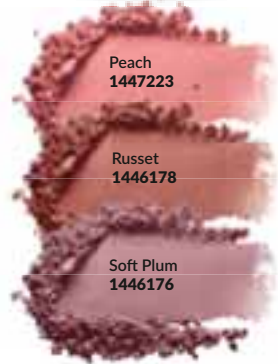

# HIGH-PIGMENT ILLUMINATING BLUSH

Silky smooth, skin-enhancing powder blush for a fresh & radiant-looking pop of colour

Ideal Luminous Blush  
6.2 g  
Regular Price R199 each

**R189** EACH  
SAVE R10

ONLY **R69**