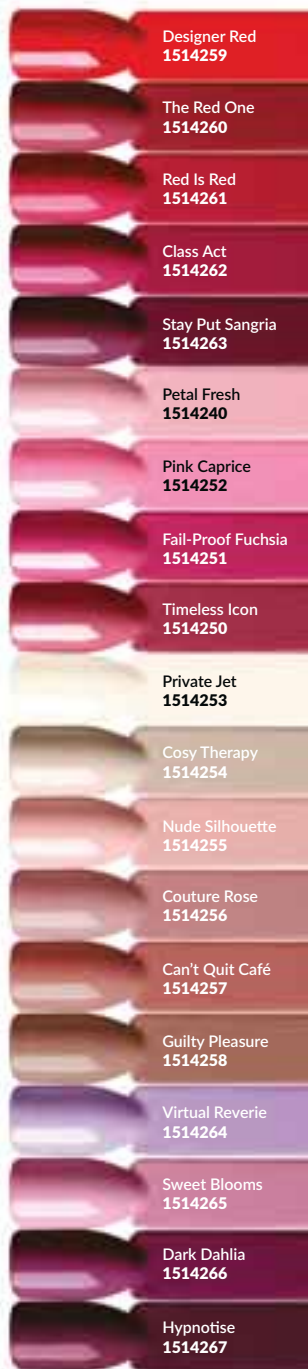

Designer Red
1514259

The Red One
1514260

Red Is Red
1514261

Class Act
1514262

Stay Put Sangria
1514263

Petal Fresh
1514240

Pink Caprice
1514252

Fail-Proof Fuchsia
1514251

Timeless Icon
1514250

Private Jet
1514253

Cosy Therapy
1514254

Nude Silhouette
1514255

Couture Rose
1514256

Can't Quit Café
1514257

Guilty Pleasure
1514258

Virtual Reverie
1514264

Sweet Blooms
1514265

Dark Dahlia
1514266

Hypnotise
1514267

*Based on a consumer study. **Compared to Gel Shine Nail Enamel.