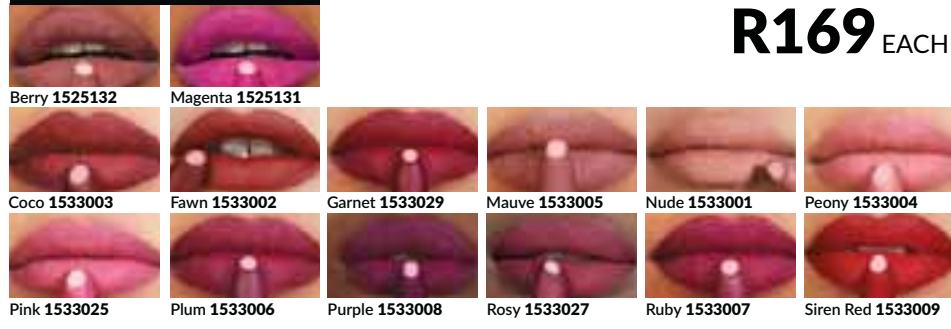

NEW SHADES

Berry 1525132   Magenta 1525131
Coco 1533003   Fawn 1533002   Garnet 1533029   Mauve 1533005   Nude 1533001   Peony 1533004
Pink 1533025   Plum 1533006   Purple 1533008   Rosy 1533027   Ruby 1533007   Siren Red 1533009

RICH, CREAMY, NOURISHING LIPSTICK

Vivid, creamy colour infused with a nourishing blend of **vitamin E, avocado oil & sesame oil** for a comfortable satin finish