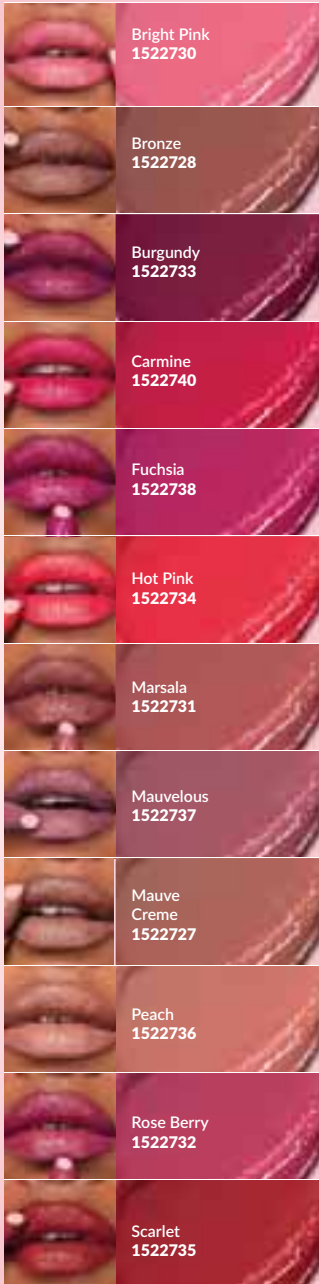

**PAY LESS**

**R69**

WITH EVERY **R120 SPENT** ACROSS PAGES 24-57 **SAVE R50**

HYDRAMATIC **SHINE** LIPSTICK  
 PERFECT SHINING COLOUR +  
 HYDRATING HYALURONIC CORE,  
**ALL IN ONE**

**NEW**

Bright Pink  
1522730

**8/10** said it feels  
**more hydrating**  
 than the lipstick  
 they use  
 most often\*

Marsala

**ONLY R69**

SEE PAGE 23  
 FOR DETAILS

in 12 MIRROR-LIKE SHINE shades

HyDRAMATIC Shine Lipstick  
 Regular Price R169 each