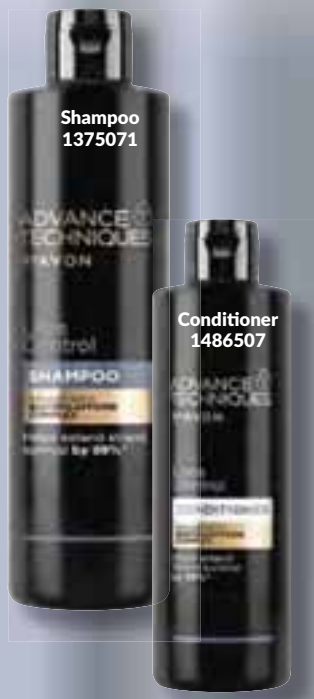

# SHAMPOOS & CONDITIONERS

Shampoo  
1499371

Conditioner  
1499372

FOR OILY HAIR & SCALP

Reduce excess oil  
by 30%\*\*

Shampoo  
1375071

Conditioner  
1486507

FOR THINNING HAIR

Extend **strand**  
survival by 99%\*

Shampoo  
1480990

Conditioner  
1480994

FOR DEHYDRATED HAIR

8x more  
hydration power\*\*\*

Shampoo  
1374387

Conditioner  
1375107

FOR DULL HAIR

Add **instant**  
shine\*

2 in 1 Shampoo  
& Conditioner  
1509207

FOR DANDRUFF

Fights dandruff  
after 1 use\*

Shampoo  
1374392

Conditioner  
1486516

FOR DAMAGED HAIR

Instantly **strengthen** &  
repair dry, **damaged hair**\*