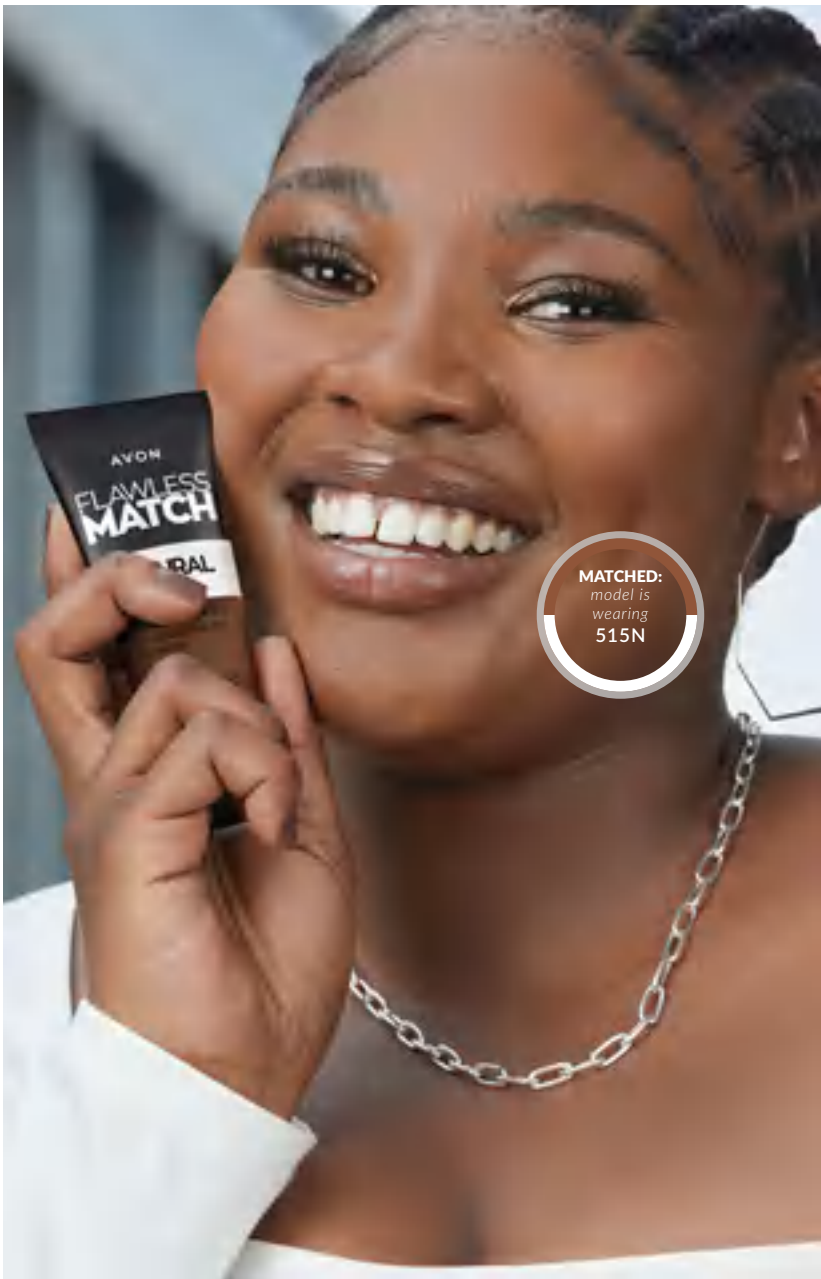

CONCEALER SHADES DESIGNED TO COMPLEMENT FOUNDATION

MATCHED:
model is
wearing
515N

IT'S YOUR TIME TO GET MATCHED

with your perfect pair for a **natural-skin look** & **feel** that's like your skin, but better