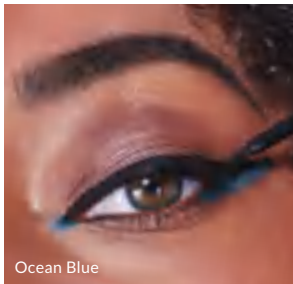

Ocean Blue

POWER STAY SEMI- PERMANENT** LIQUID LINER

For bold definition that lasts up to 3 days* without smudging or fading