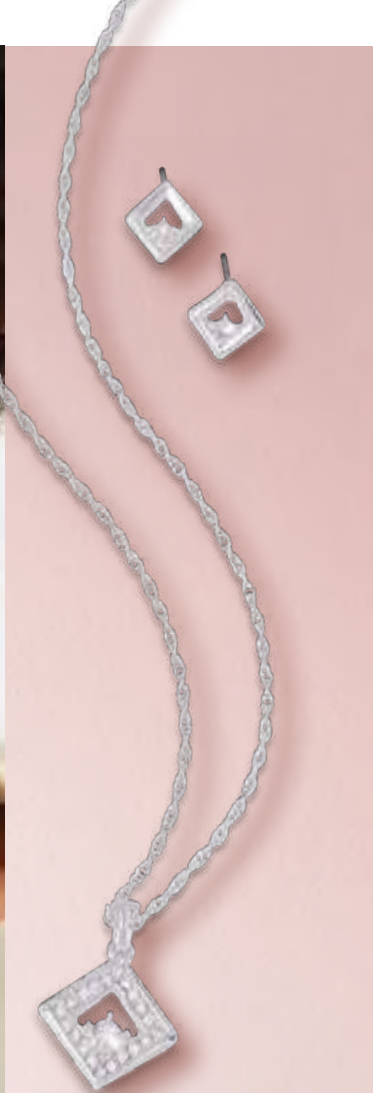

Diamanté details

Mabel Gift Set
Two-piece silver-toned gift set
with diamanté detail.

Necklace: 42 cm + 9 cm extender

Pendant: 2.6 cm x 1.7 cm

Earrings: 1 cm x 0.9 cm

1539633

R99