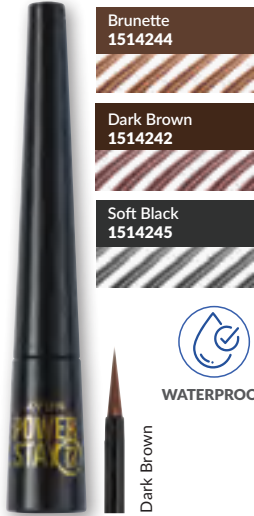

Clear
1490723

Brunette
1481467

Dark Brown
1481474

Black
1481465

Brunette

Brow Boost Volume Brow Gel
3.3 ml
Regular Price R169 each

R139 EACH
SAVE R30

Dark Brown

POWER STAY SEMI-PERMANENT** BROW TINT

- Extra fine tip for precise application
- Bold definition with a natural finish
- Lasts for days without smudging or fading*

Brunette
1514244

Dark Brown
1514242

Soft Black
1514245

Dark Brown

WATERPROOF

Power Stay 72-Hour Liquid Brow Tint
2.5 ml
Regular Price R209 each

R189 EACH
SAVE R20

Soft Black

MICROFINE BROW PENCIL

- Extra-thin pencil to mimic microfine hairs
- Applies easily for a defined, fade- & smudge-proof, natural-looking brow