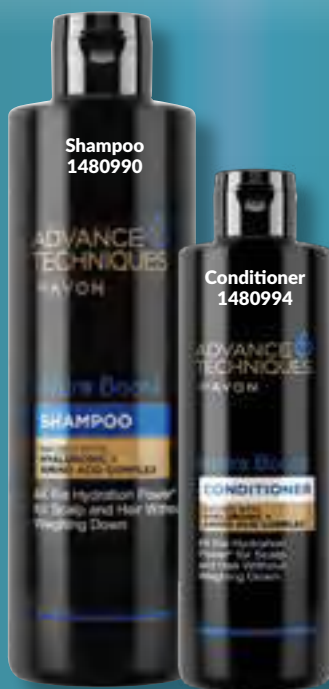

OFFER ACROSS THIS PAGE & PREVIOUS PAGE

ANY **SHAMPOO** &
CONDITIONER BOTH FOR R139
SAVE R16

SHAMPOOS & CONDITIONERS FOR YOUR HAIR NEEDS

FOR THINNING HAIR

Extend strand survival by 99%*

400 ml

Shampoo
400 ml
Regular Price
R83 each

250 ml

Conditioner
250 ml
Regular Price
R72 each

*Based on a product development claim.

OFFER ACROSS THIS PAGE & NEXT PAGE

ANY **SHAMPOO** &
CONDITIONER BOTH FOR **R139**
SAVE R16

SHAMPOOS & CONDITIONERS FOR YOUR HAIR NEEDS

400 ml
Shampoo
 400 ml
 Regular Price
 R83 each

250 ml
Conditioner
 250 ml
 Regular Price
 R72 each

FOR OILY HAIR & SCALP

Reduce excess oil on hair & scalp
 by 30% without drying**

FOR DEHYDRATED HAIR

Give hair & scalp 8x more
 hydration without the weight***

DRY SHAMPOO

NO WATER?
NO TIME?
NO PROBLEM!

Refresh & volumise hair by absorbing excess oil, so hair can go longer between washes.

Dry Shampoo
150 ml 1446953

R99

Helps reduce frizz & eliminate static

Pro Paddle Brush
Limited Edition
1381829
Regular Price R179