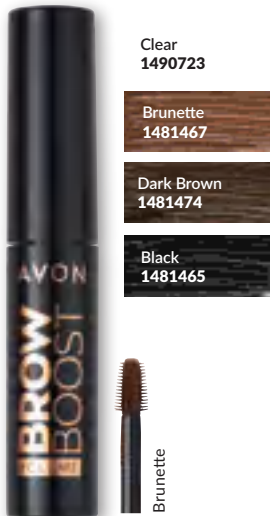

Regular Price R139

R99
SAVE R40

Brunette

VOLUME-BOOSTING BROW GEL

- buildable, clump-free & smudge-proof
- water-resistant to last all day* without stiffness
- enriched with caring jojoba oil & apricot oil

Clear
1490723

Brunette
1481467

Dark Brown
1481474

Black
1481465

Brunette

Brow Boost Volume Brow Gel
3.3 ml
Regular Price R169 each

R139 EACH
SAVE R30

Dark Brown

POWER STAY SEMI-PERMANENT** BROW TINT

- Extra fine tip for precise application
- Bold definition with a natural finish
- Lasts for days without smudging or fading*

Brunette
1514244

Dark Brown
1514242

Soft Black
1514245