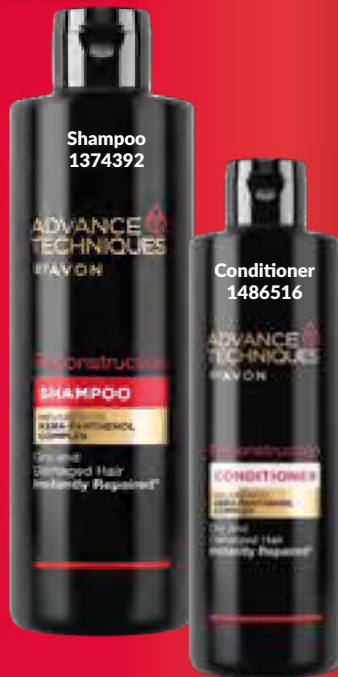

FOR DULL HAIR

Add instant shine & brightness to dull, lifeless hair*

FOR DANDRUFF

Fights dandruff after 1 use*

400 ml

Shampoo
400 ml
Regular Price
R83 each

250 ml

Conditioner
250 ml
Regular Price
R72 each

FOR DRY HAIR

Instantly hydrate dry, unruly hair*

FOR DAMAGED HAIR

Instantly strengthen & repair dry, damaged hair*

400 ml
Shampoo
400 ml
Regular Price
R83 each

250 ml
Conditioner
250 ml
Regular Price
R72 each