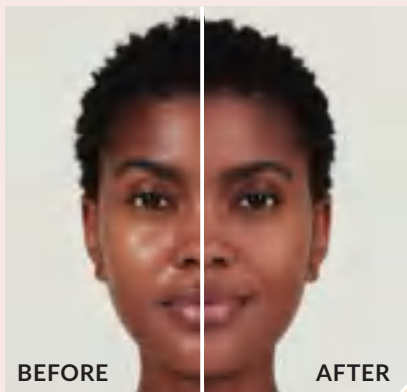

PICK YOUR PERFECT PRIMER