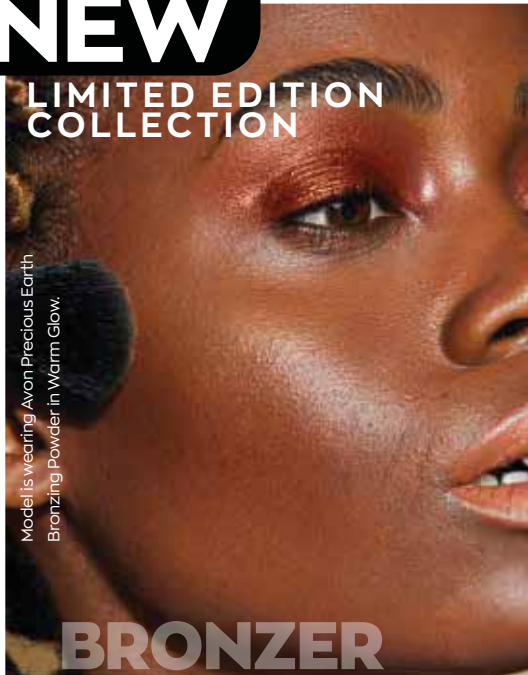

NEW

LIMITED EDITION COLLECTION

Model is wearing Avon Precious Earth Bronzing Powder in Warm Glow.

BRONZER

BRONZER
CHOOSE FROM MY MATTE OR SHIMMER FINISH IN SKIN-TRUE, EASY BLEND SHADES FOR A BEAUTIFUL SUN-KISSED GLOW