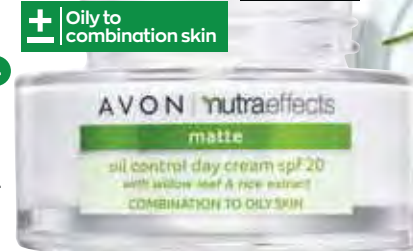

SPF 20

Oily to combination skin

- ✓ MATTIFY
- ✓ HYDRATE
- ✓ OIL-CONTROL