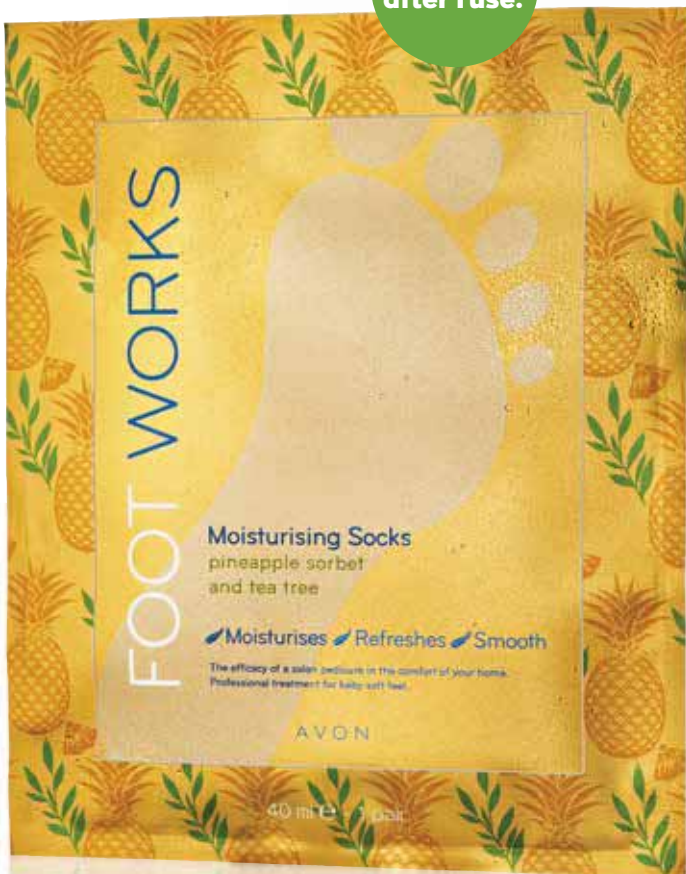

# RESCUE EXTRA-DRY FEET

intensive moisturising foot **socks**

**Works after 1 use.**

hydrate extra-dry skin with a long-lasting moisturising treatment

**Moisturising Socks Pineapple Sorbet and Tea Tree**

1 pair **1338655**  
Regular Price R99.90