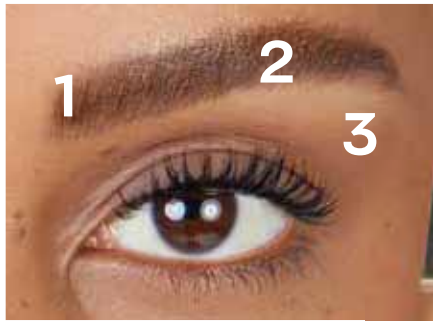

OMBRE BROWS

Lets you shape, fill & highlight brows for standout, lifted definition

Avon Brow Showcase Compact
Regular Price R159.95 each

SPECIAL PRICE
R129⁹⁵
EACH
SAVE R30