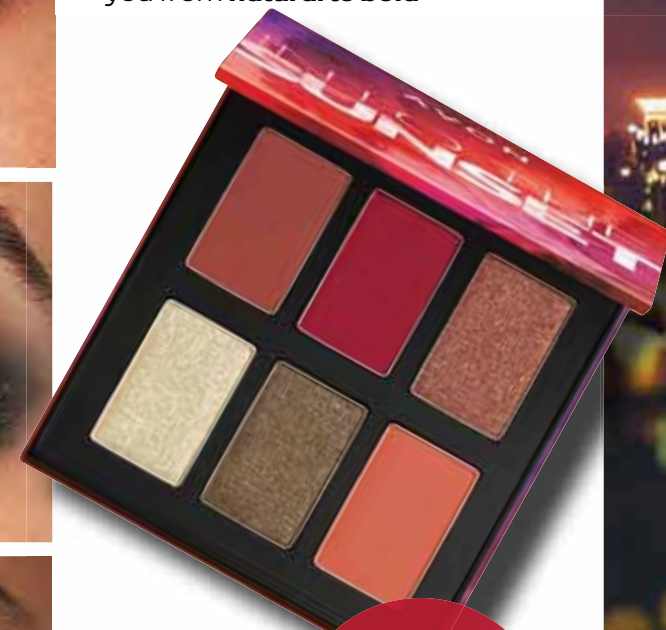

# STANDOUT EYESHADOW

POP OF COLOUR

SMOKEY IMPACT

GOLDEN GLOW

- ✔ 3 x **velvety matte** shades & 3 x **intense shimmer** shades
- ✔ **Ultra-blendable** & easy to apply
- ✔ **High-pigment** shades to take you from **natural to bold**

Avon Midi Eyeshadow  
Palette  
Regular Price  
R199.95 each

**SPECIAL  
PRICE**  
**R169<sup>95</sup>** EACH  
**SAVE R30**

Model is wearing Metallic Reign Liquid Eyeshadow in Majestic Mulberry.

**LUXURIOUS METALLIC SHADOW**  
 Provides **crease-proof**, intense **metallic colour in 1 swipe**  
 Precision-glide applicator