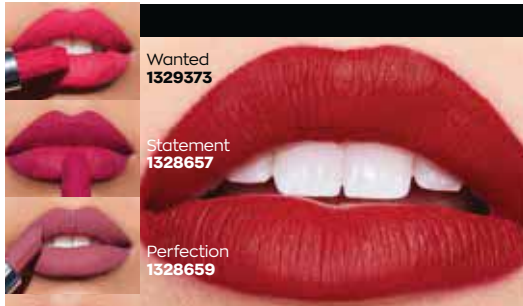

RESTOCK YOUR MAKE-UP BAG!

LIPS

Wanted
1329373

Statement
1328657

Perfection
1328659

Desire
1328661

Admire
1328665

Crave
1328664

Unforgettable
1328654

Worthy
1328660

Flawless
1328658

Savvy
1394085

Captivating
1394086

Fiery Red
1394087

Alluring
1394093

Ultimate
1328662

MAKE-UP ARTIST MATTE LIPSTICK
Expert precision, primer & pigment for a professional pout in 1 swipe