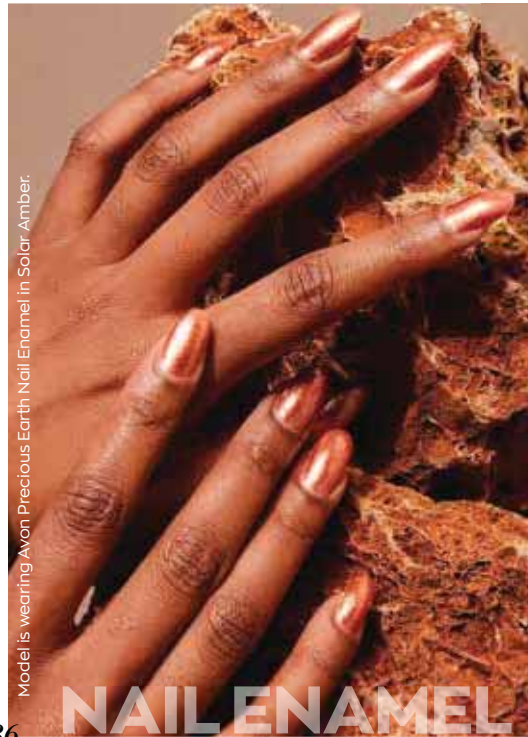

NAIL ENAMEL

REVEAL YOUR IRRESISTIBLE MAGNETISM

DRIES IN

HIGH-SHINE POLISH

- ✓ PROVIDES 1-COAT FULL COVERAGE
- ✓ COMES IN CREAM & PEARL FINISHES
- ✓ WIDE EXPRESS BRUSH WORKS WITH THE SHAPE OF YOUR NAIL FOR EFFORTLESS APPLICATION