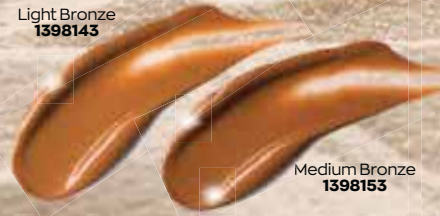

WHY YOU'LL LOVE IT:

- ✔ **Lightweight bronzing gel** gives you **sun-safe, glowing radiance all year round**
- ✔ Lets you **build & blend your bronze**, from naturally radiant to sun-kissed, - without **streaking**
- ✔ Adds a stunning glow to **cheek bones, eyelids or shoulder blades**

Light Bronze
1398143

Medium Bronze
1398153

NEW