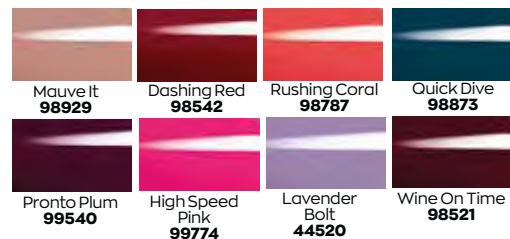

SPRING TREND

DRIES IN
60
seconds