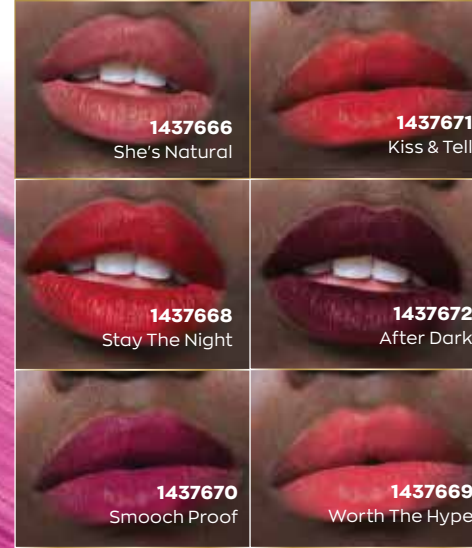

FEEL FESTIVE WITH
SMUDGE-PROOF LIPS

NEW

MAKE-UP-STUDIO

Precision tip lays on the perfect dose of lip stain for a mess-free application