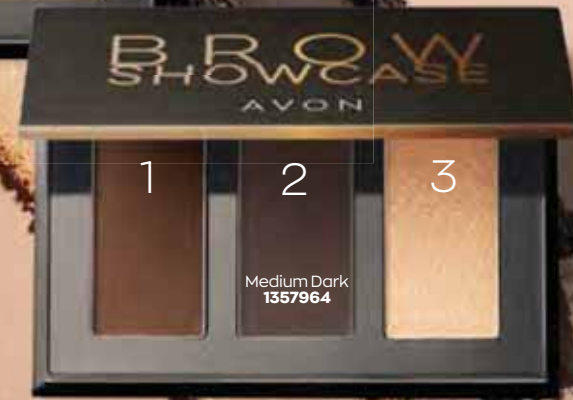

Medium Brown  
1298495

Soft Black  
1298497

**Avon True Dual Ended Brow Liner**  
Regular Price R139.95 each

**R89<sup>95</sup>**  
EACH  
SAVE R50

**FEEL FESTIVE WITH WOW BROWS**

**OMBRE BROWS**  
Shapes, fills & highlights brows for standout, lifted definition

**Avon Brow Showcase Ombre Brow Compact**  
Regular Price R159.95 each

**R129<sup>95</sup>**  
EACH  
SAVE R30

USE OUR BROW FINDER TO CHOOSE YOUR PERFECT LOOK. SCAN QR CODE OR VISIT

[HTTPS://MY.AVON.CO.ZA/BROWFINDER](https://my.avon.co.za/browfinder)