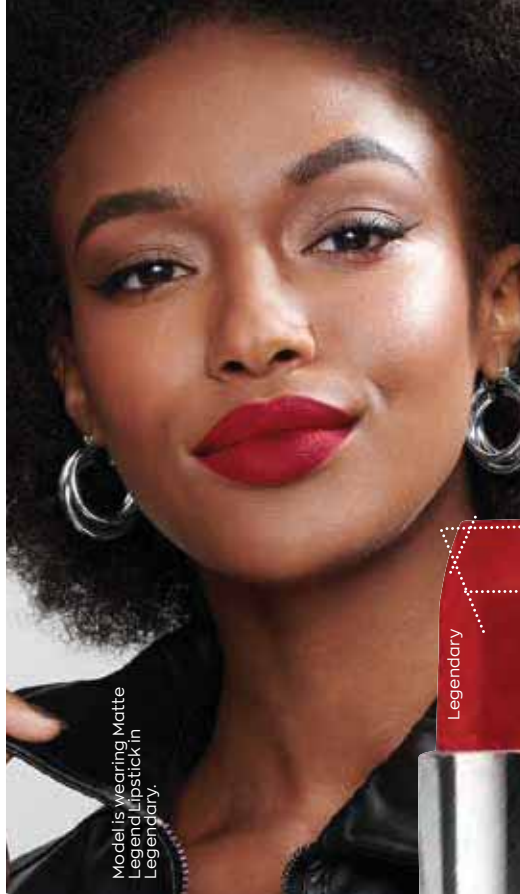

Model is wearing Matte Legend Lipstick in Legendary.

MOOD-BOOSTING MATTE

- **PRO PRECISION**
  Tip mimics a make-up artist's brush for **precise application**
- **PRO PRIMER**
  Built-in primer **locks in moisture & colour**
- **PRO PIGMENT**
  50% more pigment* for intense colour in 1 swipe