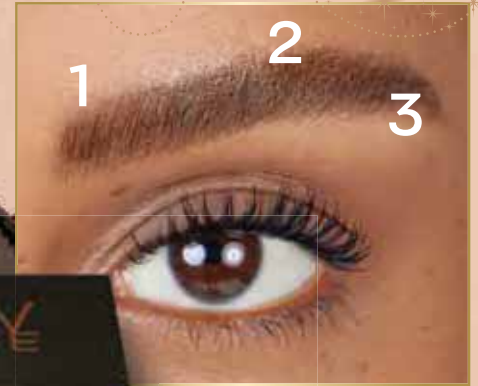

Medium Brown  
1298495

Soft Black  
1298497

**Avon True Dual Ended Brow Liner**  
Regular Price R139.95 each

**R89<sup>95</sup>**  
EACH  
SAVE R50

**FEEL FESTIVE WITH WOW BROWS**

**OMBRE BROWS**  
Shapes, fills & highlights brows for standout, lifted definition