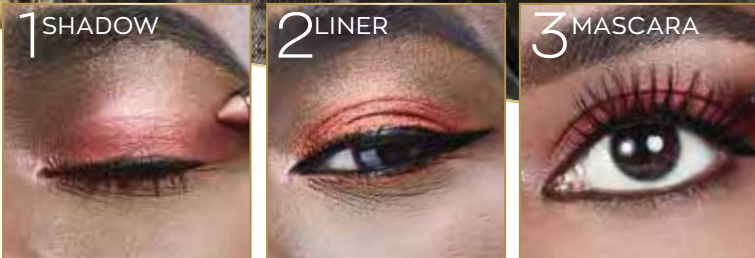

FEEL FESTIVE WITH  
**24-HOUR EYE IMPACT**