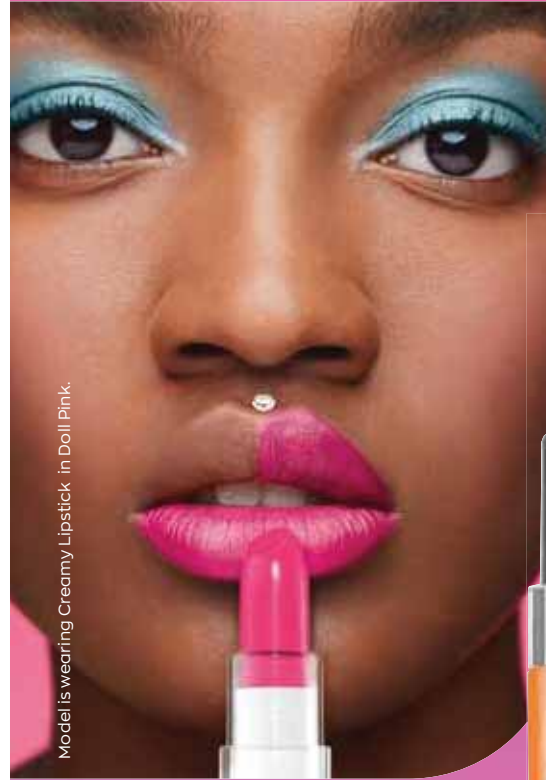

# PARTY LIPS FOR SUMMER

FEEL FUN & FESTIVE WITH YOUR DREAM POUT

COLORTREND

Model is wearing Creamy Lipstick in Doll Pink.

**CREAMY SATIN**  
**1-swipe, full coverage lipstick**

**Color Trend Creamy Lipstick**  
**R59<sup>95</sup> EACH**