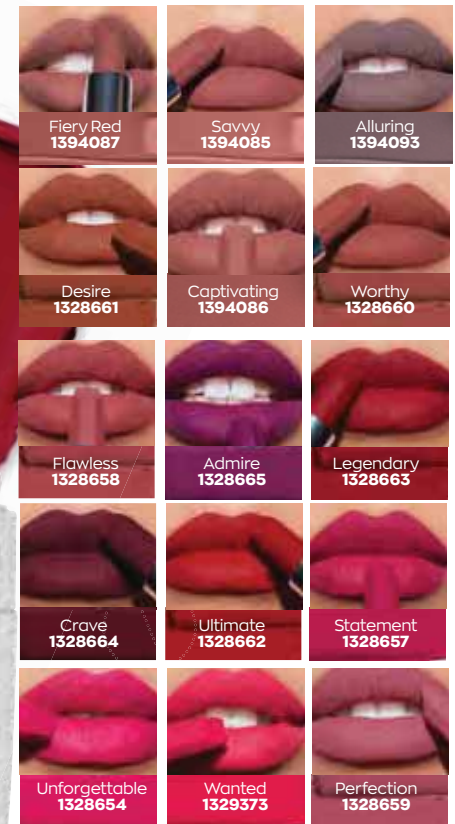

USE OUR LIPSTICK FINDER TO CHOOSE YOUR PERFECT SHADE. SCAN THE QR CODE OR VISIT [HTTPS://MY.AVON.CO.ZA/LIPFINDER](https://my.avon.co.za/lipfinder)

Matte Legend Lipstick
Regular Price R149.95 each

R99⁹⁵ EACH
SAVE R50

*Versus Avon True Colour Lipstick.