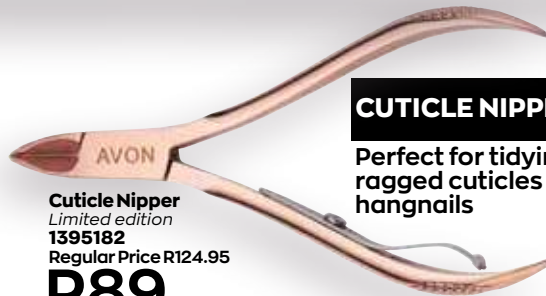

SAVE R40

60-SECOND FREEZE DRY SPRAY

**Nail Experts Fast Dry
Nail Setting Spray**
50 ml **45598**
Regular Price R89.95

R49⁹⁵

SAVE R40

high
standard
formula

vegan
friendly

natural
curing

CONTROL YOUR CUTICLES

Pushes & shapes

**Double-Ended
Cuticle Pusher**
Limited edition
1395184
Regular Price R69.95

R49

SAVE R20⁹⁵

Cuticle Nipper
Limited edition
1395182
Regular Price R124.95

R89

SAVE R35⁹⁵

CUTICLE NIPPER

Perfect for tidying
ragged cuticles &
hangnails

LASH BAR

MAGNETIC LASHES

- ✓ No salon or glue needed! They're **easy to apply & reusable**
- ✓ **Tri-magnet precision** design for a **neater, natural-looking finish**
- 1 on each end & 1 in the middle