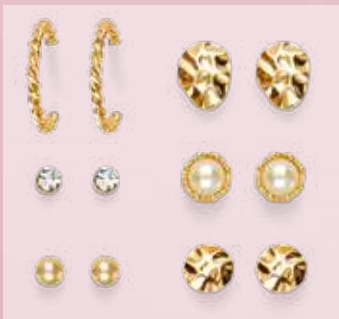

Baguette Huggies Earring Set

Hoops: 1.5 cm

Studs: 1 cm x 0.3 cm

1419994

Regular Price R129

R69

SAVE R60

Ella Earring Set

Diamanté: 0.5 cm

Oval: 1.1 cm x 0.9 cm

Stud: 0.6 cm

Faux-pearl: 0.8 cm

Round: 0.8 cm

Hoops: 1.8 cm

1424388

Regular Price R129