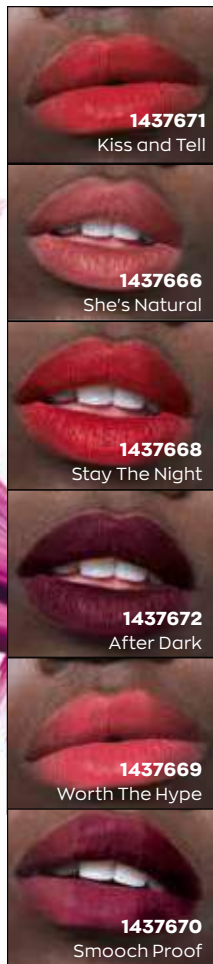

STAYS NATURAL

Soft satin-matte enhances lip tone for a just-kissed look

STAYS COMFORTABLE

Bare-feel, transfer-proof texture lasts all day

STAYS ON

Fade-proof, water-light formula doesn't dry lips

Precision tip lays on the perfect dose of lip stain for a mess-free application