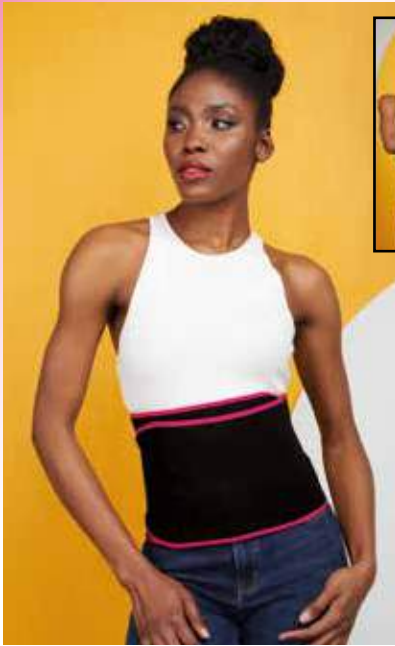

*Water resistant against incidents including rain, splashing & accidental submersion up to 1 metre. Not waterproof.

Avon Shaper

Black & pink waist shaper.
Neoprene body with Velcro.
102 cm x 20,5 cm

1465495