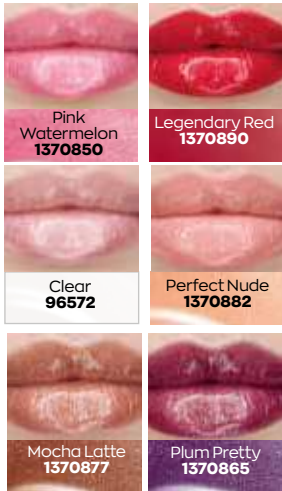

**Avon True Color
Glazewear Lip Gloss**
6 ml
Regular Price R119.90 each

R79⁹⁵
EACH
SAVE R39.95