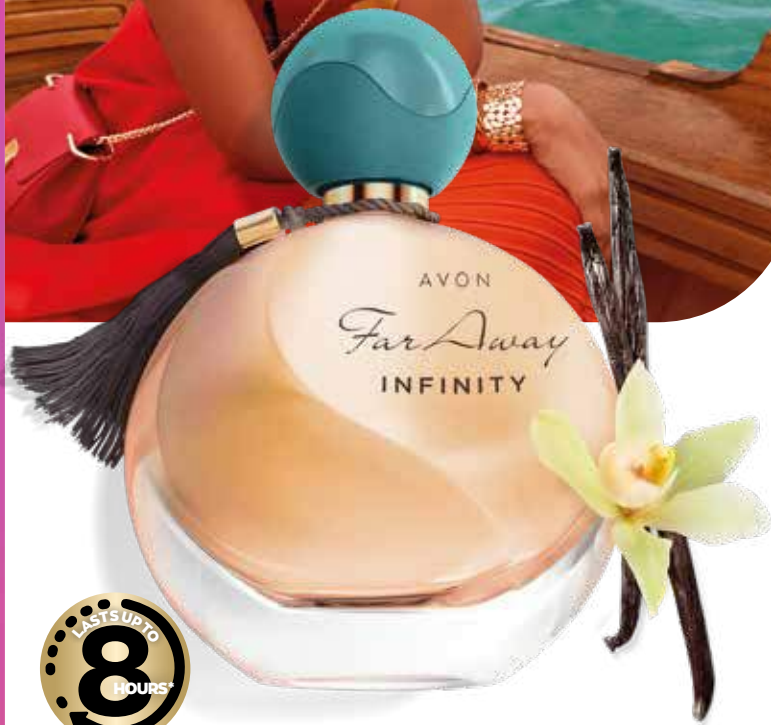

SAVE
UP TO
40%

NEW ME

SHOPPING SPREE

Far Away Infinity
Eau de Parfum
50 ml 1419478
Regular Price R330

R269

DISCOVER YOUR DEEPEST FANTASIES

ORIENTAL

SWEET

Marigold, Indian jasmine
sambac & vanilla

1

BODY LOTION

24
HOUR
MOISTURE**

BODY LOTION
LOTION POUR LE CORPS

2

*Based on a consumer study.
**Based on a clinical moisturisation study.

1 Far Away Infinity