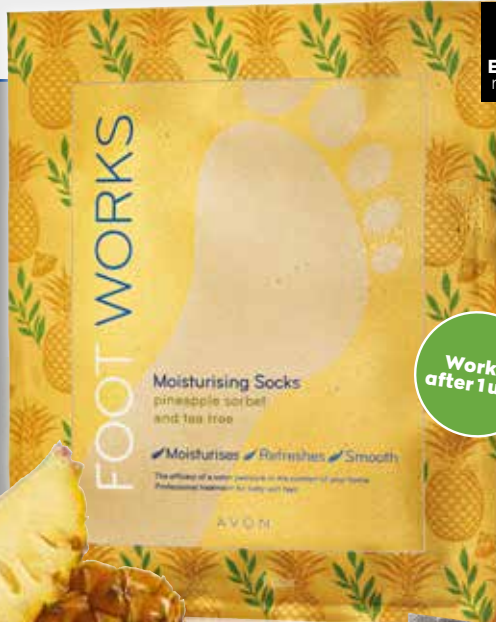

Whether you need a smoothing exfoliation or deep moisture, we have the mask for you

End of range

INTENSE MOISTURE MASK
Provides long-lasting moisture for extra-dry feet

Works after 1 use

Pineapple Sorbet and Tea Tree Moisturising Socks
1 pair **1338655**
Regular Price R99.90