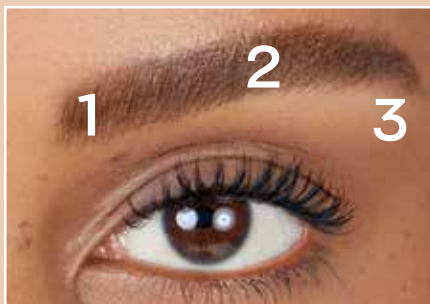

Model is wearing Avon True Dual Ended Brow Liner in Soft Black.

BROW BAR