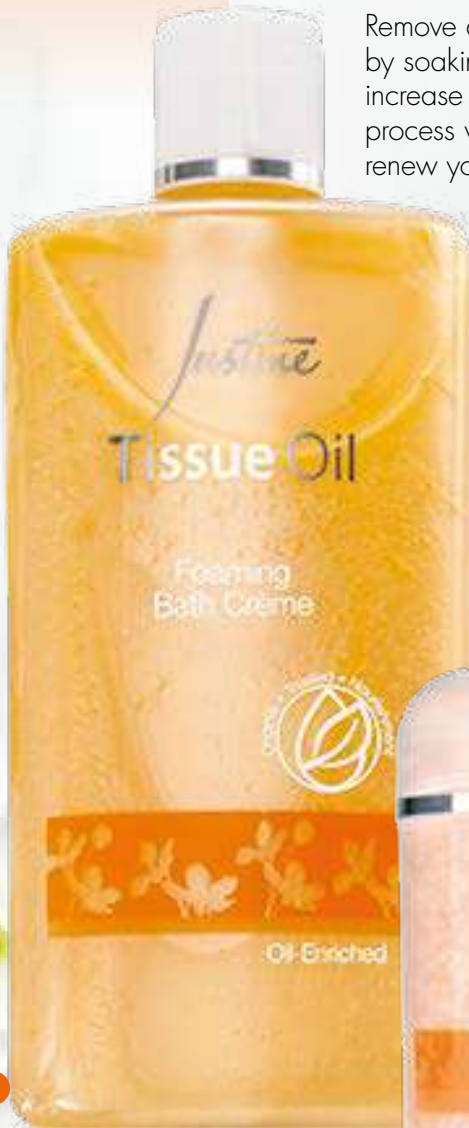

Fall in

love

with your skin

DEEP CLEANSE & DETOX REGULARLY

Remove dead skin, aid relaxation & remove pollutants by soaking in a warm bath. The warm water will help increase your body temperature, helping the detox process while the botanical oils will help to soften & renew your skin

🔥 Helps to deeply **cleanse** skin & enhance **relaxation** as you bathe