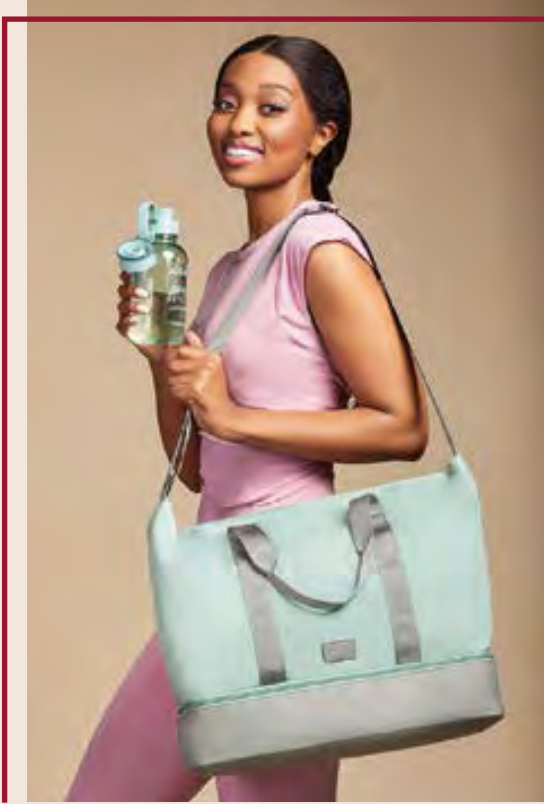

ALL NEW
[ALL LIMITED EDITION]

Easy opening lid