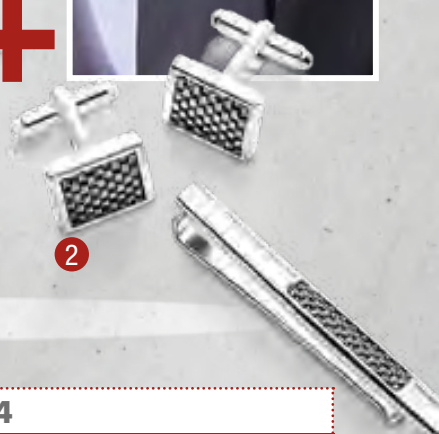

GIVE IT WITH  
**LOVE**

Add a  
gift bag or  
gift box for an  
easy gifting  
solution

1

2

ORDER CODE 09184

**MAGNATE EDT & ROGAN SET BOTH FOR R399**

**SAVE R209**

1. Magnate Empire  
Eau de Toilette  
100 ml **Code 04160**  
Regular Price R459  
**R349**